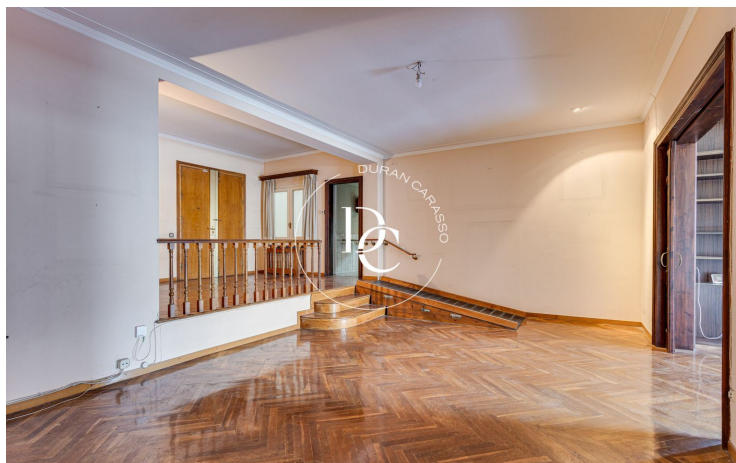

The data of each property is not part of an offer or a contract. Statements made by Durán Carasso Grupo Inmobiliario, verbally or in writing, regarding the property, its condition, or its value, should not be considered accurate or factual. The photographs only show specific parts of the property as they were at the time they were taken. The dimensions, areas, and distances provided are approximate and should be verified by the client. Computer-generated images are only an indication of the possible appearance of the property and may change at any time. Information regarding a property is subject to change at any time.

Contact us if you want more information or to arrange a viewing.