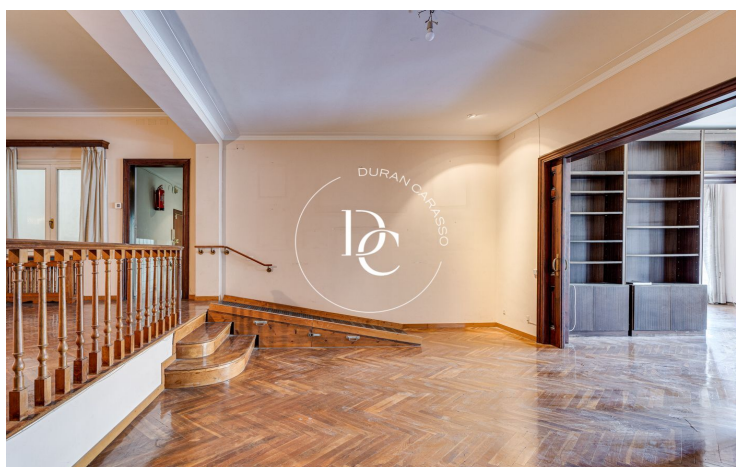

The data of each property is not part of an offer or a contract. Statements made by Durán Carasso Grupo Inmobiliario, verbally or in writing, regarding the property, its condition, or its value, should not be considered accurate or factual. The photographs only show specific parts of the property as they were at the time they were taken. The dimensions, areas, and distances provided are approximate and should be verified by the client. Computer-generated images are only an indication of the possible appearance of the property and may change at any time. Information regarding a property is subject to change at any time.

Contact us if you want more information or to arrange a viewing.