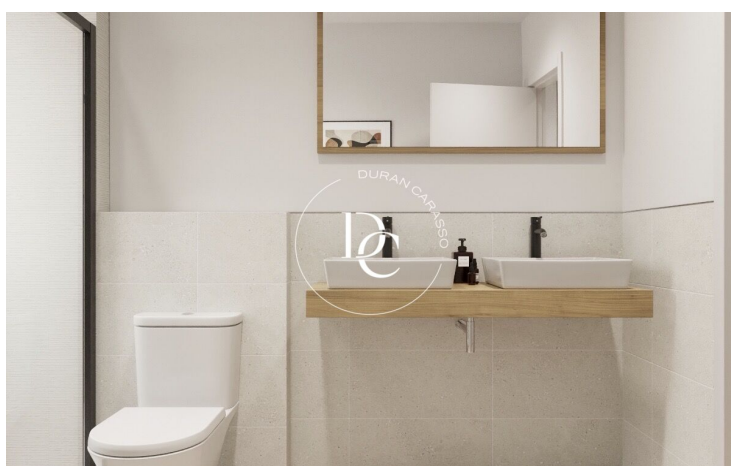

The data of each property is not part of an offer or a contract. Statements made by Durán Carasso Grupo Inmobiliario, verbally or in writing, regarding the property, its condition, or its value, should not be considered accurate or factual. The photographs only show specific parts of the property as they were at the time they were taken. The dimensions, areas, and distances provided are approximate and should be verified by the client. Computer-generated images are only an indication of the possible appearance of the property and may change at any time. Information regarding a property is subject to change at any time.

Contact us if you want more information or to arrange a viewing.