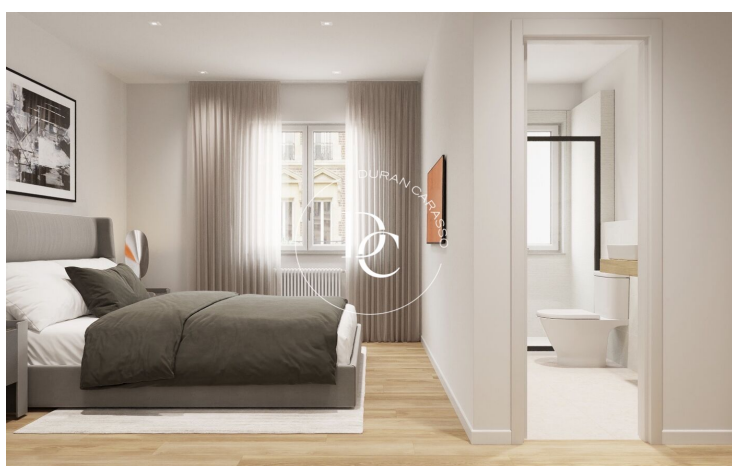

The data of each property is not part of an offer or a contract. Statements made by Durán Carasso Grupo Inmobiliario, verbally or in writing, regarding the property, its condition, or its value, should not be considered accurate or factual. The photographs only show specific parts of the property as they were at the time they were taken. The dimensions, areas, and distances provided are approximate and should be verified by the client. Computer-generated images are only an indication of the possible appearance of the property and may change at any time. Information regarding a property is subject to change at any time.

Contact us if you want more information or to arrange a viewing.