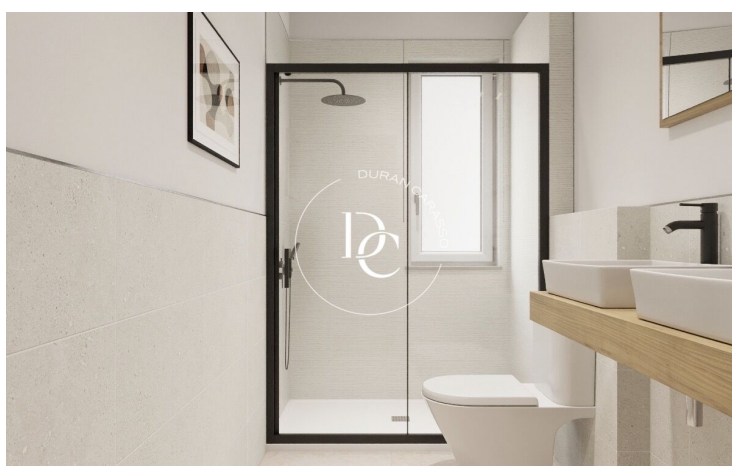

The data of each property is not part of an offer or a contract. Statements made by Durán Carasso Grupo Inmobiliario, verbally or in writing, regarding the property, its condition, or its value, should not be considered accurate or factual. The photographs only show specific parts of the property as they were at the time they were taken. The dimensions, areas, and distances provided are approximate and should be verified by the client. Computer-generated images are only an indication of the possible appearance of the property and may change at any time. Information regarding a property is subject to change at any time.

Contact us if you want more information or to arrange a viewing.