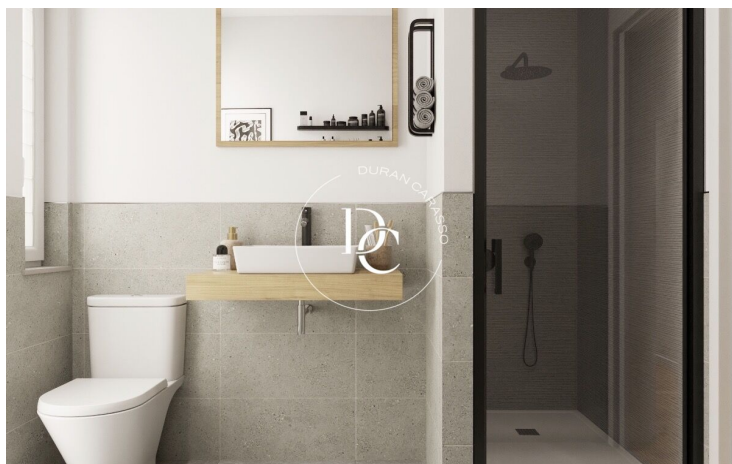

The data of each property is not part of an offer or a contract. Statements made by Durán Carasso Grupo Inmobiliario, verbally or in writing, regarding the property, its condition, or its value, should not be considered accurate or factual. The photographs only show specific parts of the property as they were at the time they were taken. The dimensions, areas, and distances provided are approximate and should be verified by the client. Computer-generated images are only an indication of the possible appearance of the property and may change at any time. Information regarding a property is subject to change at any time.

Contact us if you want more information or to arrange a viewing.