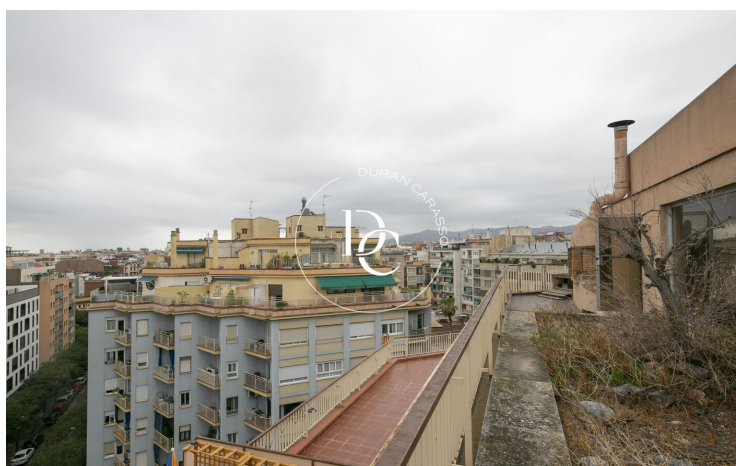

The data of each property is not part of an offer or a contract. Statements made by Durán Carasso Grupo Inmobiliario, verbally or in writing, regarding the property, its condition, or its value, should not be considered accurate or factual. The photographs only show specific parts of the property as they were at the time they were taken. The dimensions, areas, and distances provided are approximate and should be verified by the client. Computer-generated images are only an indication of the possible appearance of the property and may change at any time. Information regarding a property is subject to change at any time.

Contact us if you want more information or to arrange a viewing.