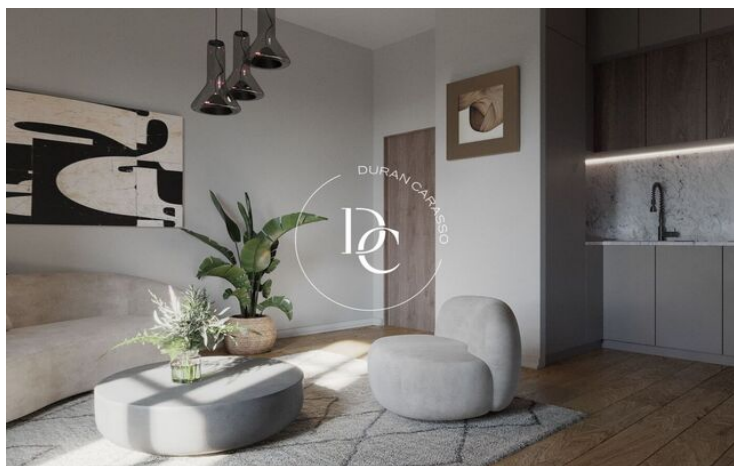

The data of each property is not part of an offer or a contract. Statements made by Durán Carasso Grupo Inmobiliario, verbally or in writing, regarding the property, its condition, or its value, should not be considered accurate or factual. The photographs only show specific parts of the property as they were at the time they were taken. The dimensions, areas, and distances provided are approximate and should be verified by the client. Computer-generated images are only an indication of the possible appearance of the property and may change at any time. Information regarding a property is subject to change at any time.

Contact us if you want more information or to arrange a viewing.