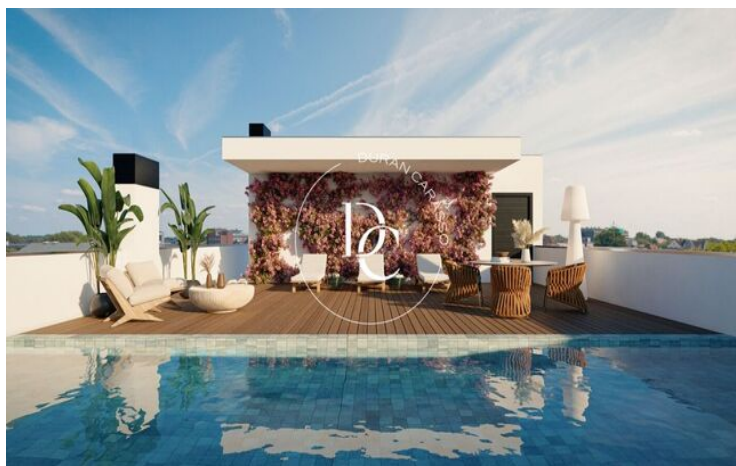

The data of each property is not part of an offer or a contract. Statements made by Durán Carasso Grupo Inmobiliario, verbally or in writing, regarding the property, its condition, or its value, should not be considered accurate or factual. The photographs only show specific parts of the property as they were at the time they were taken. The dimensions, areas, and distances provided are approximate and should be verified by the client. Computer-generated images are only an indication of the possible appearance of the property and may change at any time. Information regarding a property is subject to change at any time.

Contact us if you want more information or to arrange a viewing.