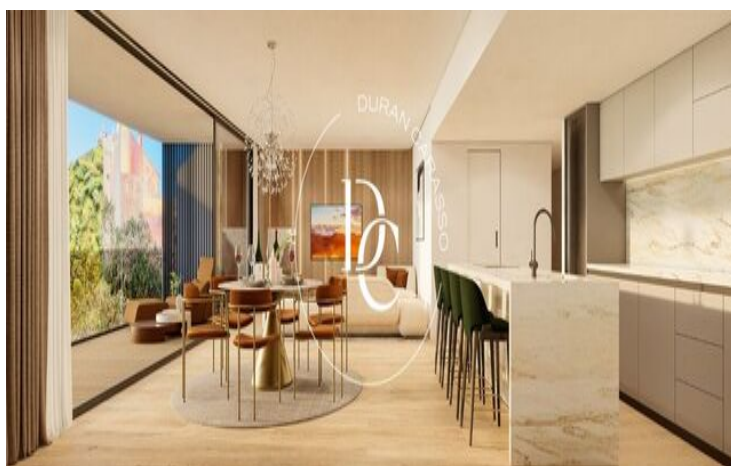

The data of each property is not part of an offer or a contract. Statements made by Durán Carasso Grupo Inmobiliario, verbally or in writing, regarding the property, its condition, or its value, should not be considered accurate or factual. The photographs only show specific parts of the property as they were at the time they were taken. The dimensions, areas, and distances provided are approximate and should be verified by the client. Computer-generated images are only an indication of the possible appearance of the property and may change at any time. Information regarding a property is subject to change at any time.

Contact us if you want more information or to arrange a viewing.