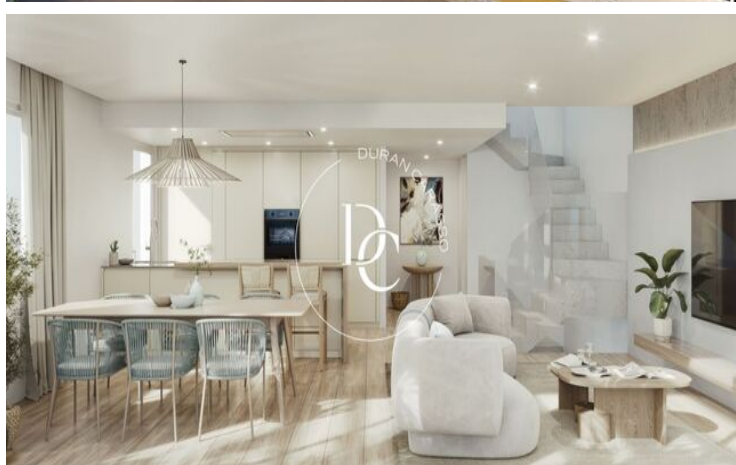

✓ Heating

✓ Sea views

✓ Backyard

✓ Lift

Begur / Baix Empordà

Sa Roda Life, a complex of 12 exclusive detached homes located in the heart of the Empordà, just a 5-minute walk from the center of Begur.

The homes have been designed with a perfect fusion of architecture and environment, ensuring integration and respect for the landscape.

All the homes, in Mediterranean style, feature gardens, chill-out areas, and private pools, and are distributed between 3 and 4 bedrooms, with a surface starting from 160 m².

The layout of the interior spaces in Sa Roda Life is inspired by its exclusive surroundings, with large windows and spacious areas inviting you to enjoy every moment.

With exclusive comfort and panoramic views of the Medes Islands, Sa Roda Life radiates well-being and harmony with high-end finishes.

Units in this development

Type	Unit	Surface	Terrace	Bedrooms	Bathrooms	Restrooms	Price	State
House	Casa 1	m ² 161	m ² 50	3	3	-	€850,000	Available
House	Casa 2	m ² 175	m ² 70	3	3	1	€870,000	Available
House	Casa 3	m ² 178	m ² 57	3	2	1	€870,000	Available
House	Casa 4	m ² 178	m ² 34	4	3	-	€890,000	Available
House	Casa 5	m ² 174	m ² 53	4	3	-	€890,000	Available
House	Casa 6	m ² 170	m ² 63	3	3	1	€870,000	Available
House	Casa 7	m ² 172	m ² 45	3	3	1	€870,000	Available
House	Casa 8	m ² 173	m ² 61	4	3	-	€890,000	Available
House	Casa 9	m ² 173	m ² 68	4	3	-	€890,000	Available
House	Casa 10	m ² 170	m ² 60	3	2	1	€870,000	Available
House	Casa 11	m ² 170	m ² 62	3	3	1	€870,000	Available
House	Casa 12	m ² 155	m ² 45	3	3	-	€850,000	Available