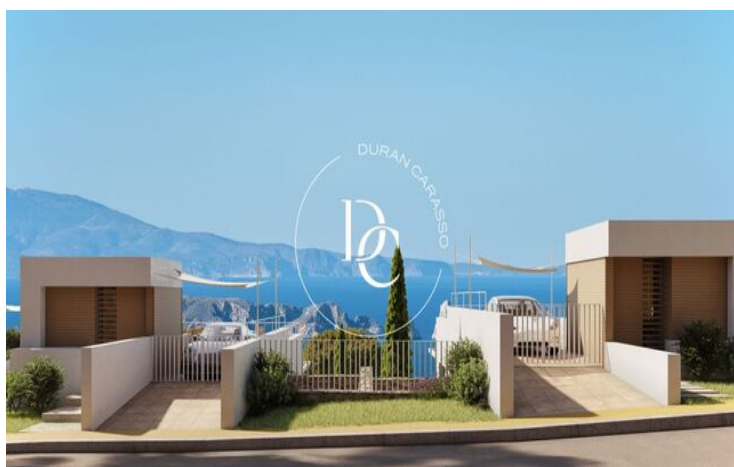

NEW DEVELOPMENT FOR SALE IN BEGUR, BEGUR

Begur / Baix Empordà

Price from

€850,000

Surface

155 m² - 178 m²

Units

12

✓ Heating

✓ Sea views

✓ Backyard

✓ Lift

Begur / Baix Empordà

Sa Roda Life, a complex of 12 exclusive detached homes located in the heart of the Empordà, just a 5-minute walk from the center of Begur.

The homes have been designed with a perfect fusion of architecture and environment, ensuring integration and respect for the landscape.

All the homes, in Mediterranean style, feature gardens, chill-out areas, and private pools, and are distributed between 3 and 4 bedrooms, with a surface starting from 160 m².

The layout of the interior spaces in Sa Roda Life is inspired by its exclusive surroundings, with large windows and spacious areas inviting you to enjoy every moment.

With exclusive comfort and panoramic views of the Medes Islands, Sa Roda Life radiates well-being and harmony with high-end finishes.

Units in this development

Type	Unit	Surface	Terrace	Bedrooms	Bathrooms	Restrooms	Price	State
House	Casa 1	m ² 161	m ² 50	3	3	-	€850,000	Available
House	Casa 2	m ² 175	m ² 70	3	3	1	€870,000	Available
House	Casa 3	m ² 178	m ² 57	3	2	1	€870,000	Available
House	Casa 4	m ² 178	m ² 34	4	3	-	€890,000	Available
House	Casa 5	m ² 174	m ² 53	4	3	-	€890,000	Available
House	Casa 6	m ² 170	m ² 63	3	3	1	€870,000	Available
House	Casa 7	m ² 172	m ² 45	3	3	1	€870,000	Available
House	Casa 8	m ² 173	m ² 61	4	3	-	€890,000	Available
House	Casa 9	m ² 173	m ² 68	4	3	-	€890,000	Available
House	Casa 10	m ² 170	m ² 60	3	2	1	€870,000	Available
House	Casa 11	m ² 170	m ² 62	3	3	1	€870,000	Available
House	Casa 12	m ² 155	m ² 45	3	3	-	€850,000	Available