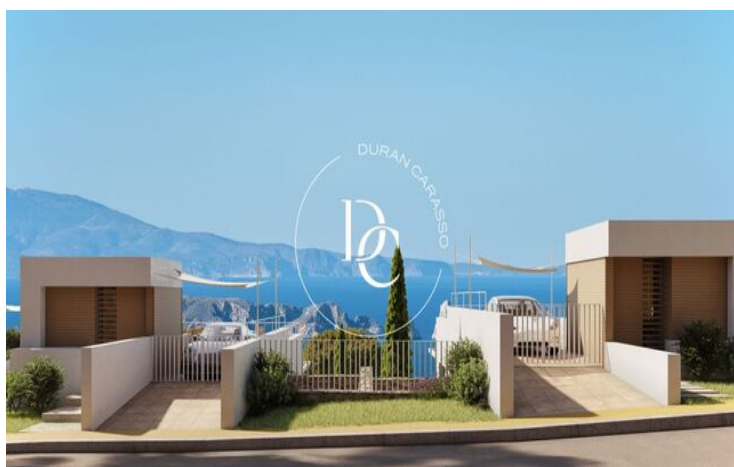

NEW DEVELOPMENT FOR SALE IN BEGUR, BEGUR

Begur / Baix Empordà

Price from

€850,000

Surface

155 m² - 178 m²

Units

12

✓ Heating

✓ Sea views

✓ Backyard

✓ Lift

Begur / Baix Empordà

Sa Roda Life, a complex of 12 exclusive detached homes located in the heart of the Empordà, just a 5-minute walk from the center of Begur.

The homes have been designed with a perfect fusion of architecture and environment, ensuring integration and respect for the landscape.

All the homes, in Mediterranean style, feature gardens, chill-out areas, and private pools, and are distributed between 3 and 4 bedrooms, with a surface starting from 160 m².

The layout of the interior spaces in Sa Roda Life is inspired by its exclusive surroundings, with large windows and spacious areas inviting you to enjoy every moment.

With exclusive comfort and panoramic views of the Medes Islands, Sa Roda Life radiates well-being and harmony with high-end finishes.

Units in this development

Type	Unit	Surface	Terrace	Bedrooms	Bathrooms	Restrooms	Price	State
House	Casa 1	m ² 161	m ² 50	3	3	-	€850,000	available
House	Casa 2	m ² 175	m ² 70	3	3	1	€870,000	available
House	Casa 3	m ² 178	m ² 57	3	2	1	€870,000	available
House	Casa 4	m ² 178	m ² 34	4	3	-	€890,000	available
House	Casa 5	m ² 174	m ² 53	4	3	-	€890,000	available
House	Casa 6	m ² 170	m ² 63	3	3	1	€870,000	available
House	Casa 7	m ² 172	m ² 45	3	3	1	€870,000	available
House	Casa 8	m ² 173	m ² 61	4	3	-	€890,000	available
House	Casa 9	m ² 173	m ² 68	4	3	-	€890,000	available
House	Casa 10	m ² 170	m ² 60	3	2	1	€870,000	available
House	Casa 11	m ² 170	m ² 62	3	3	1	€870,000	available
House	Casa 12	m ² 155	m ² 45	3	3	-	€850,000	available