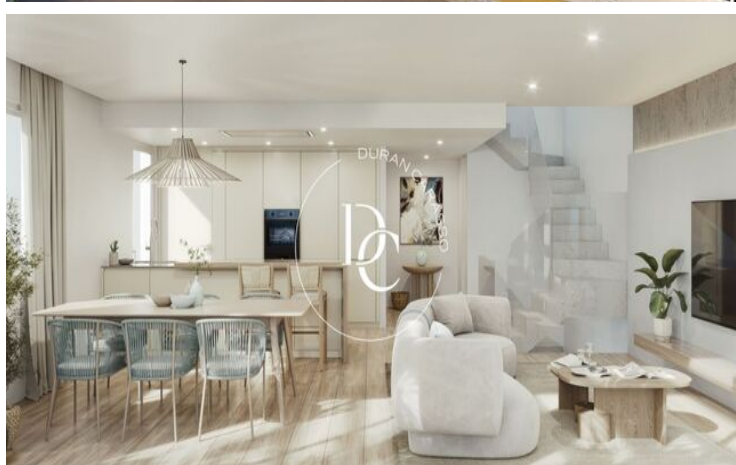

✓ Heating

✓ Sea views

✓ Backyard

✓ Lift

Begur / Baix Empordà

Sa Roda Life, a complex of 12 exclusive detached homes located in the heart of the Empordà, just a 5-minute walk from the center of Begur.

The homes have been designed with a perfect fusion of architecture and environment, ensuring integration and respect for the landscape.

All the homes, in Mediterranean style, feature gardens, chill-out areas, and private pools, and are distributed between 3 and 4 bedrooms, with a surface starting from 160 m².

The layout of the interior spaces in Sa Roda Life is inspired by its exclusive surroundings, with large windows and spacious areas inviting you to enjoy every moment.

With exclusive comfort and panoramic views of the Medes Islands, Sa Roda Life radiates well-being and harmony with high-end finishes.

Units in this development

Type	Unit	Surface	Terrace	Bedrooms	Bathrooms	Restrooms	Price	State
House	Casa 1	m ² 161	m ² 50	3	3	-	€850,000	available
House	Casa 2	m ² 175	m ² 70	3	3	1	€870,000	available
House	Casa 3	m ² 178	m ² 57	3	2	1	€870,000	available
House	Casa 4	m ² 178	m ² 34	4	3	-	€890,000	available
House	Casa 5	m ² 174	m ² 53	4	3	-	€890,000	available
House	Casa 6	m ² 170	m ² 63	3	3	1	€870,000	available
House	Casa 7	m ² 172	m ² 45	3	3	1	€870,000	available
House	Casa 8	m ² 173	m ² 61	4	3	-	€890,000	available
House	Casa 9	m ² 173	m ² 68	4	3	-	€890,000	available
House	Casa 10	m ² 170	m ² 60	3	2	1	€870,000	available
House	Casa 11	m ² 170	m ² 62	3	3	1	€870,000	available
House	Casa 12	m ² 155	m ² 45	3	3	-	€850,000	available