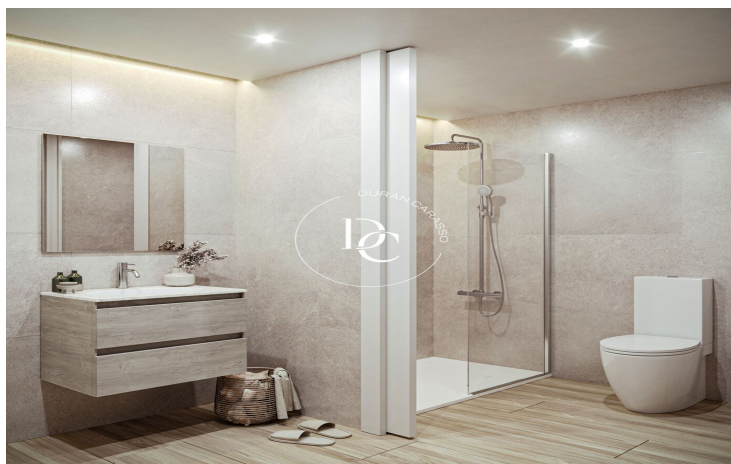

All the homes, in Mediterranean style, feature gardens, chill-out areas, and private pools, and are distributed between 3 and 4 bedrooms, with a surface starting from 160 m².

The layout of the interior spaces in Sa Roda Life is inspired by its exclusive surroundings, with large windows and spacious areas inviting you to enjoy every moment.

With exclusive comfort and panoramic views of the Medes Islands, Sa Roda Life radiates well-being and harmony with high-end finishes.

Units in this development

Type	Unit	Surface	Terrace	Bedrooms	Bathrooms	Restrooms	Price	State
House	Casa 1	m ² 161	m ² 50	3	3	-	€850,000	available
House	Casa 2	m ² 175	m ² 70	3	3	1	€870,000	available
House	Casa 3	m ² 178	m ² 57	3	2	1	€870,000	available
House	Casa 4	m ² 178	m ² 34	4	3	-	€890,000	available
House	Casa 5	m ² 174	m ² 53	4	3	-	€890,000	available
House	Casa 6	m ² 170	m ² 63	3	3	1	€870,000	available
House	Casa 7	m ² 172	m ² 45	3	3	1	€870,000	available
House	Casa 8	m ² 173	m ² 61	4	3	-	€890,000	available
House	Casa 9	m ² 173	m ² 68	4	3	-	€890,000	available
House	Casa 10	m ² 170	m ² 60	3	2	1	€870,000	available
House	Casa 11	m ² 170	m ² 62	3	3	1	€870,000	available
House	Casa 12	m ² 155	m ² 45	3	3	-	€850,000	available