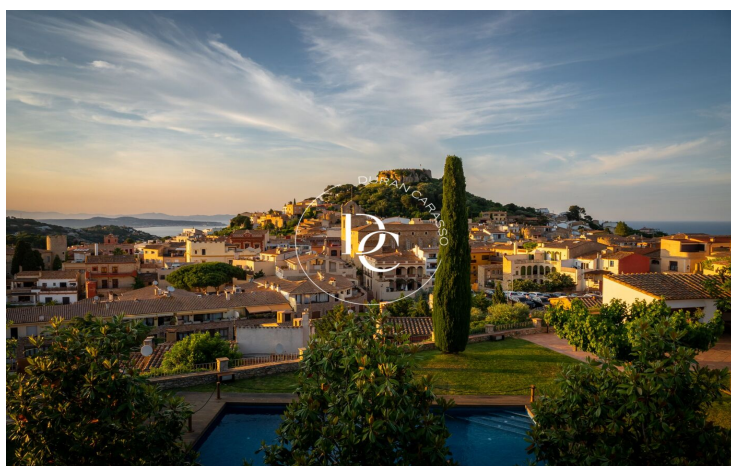

The data of each property is not part of an offer or a contract. Statements made by Durán Carasso Grupo Inmobiliario, verbally or in writing, regarding the property, its condition, or its value, should not be considered accurate or factual. The photographs only show specific parts of the property as they were at the time they were taken. The dimensions, areas, and distances provided are approximate and should be verified by the client. Computer-generated images are only an indication of the possible appearance of the property and may change at any time. Information regarding a property is subject to change at any time.

Contact us if you want more information or to arrange a viewing.