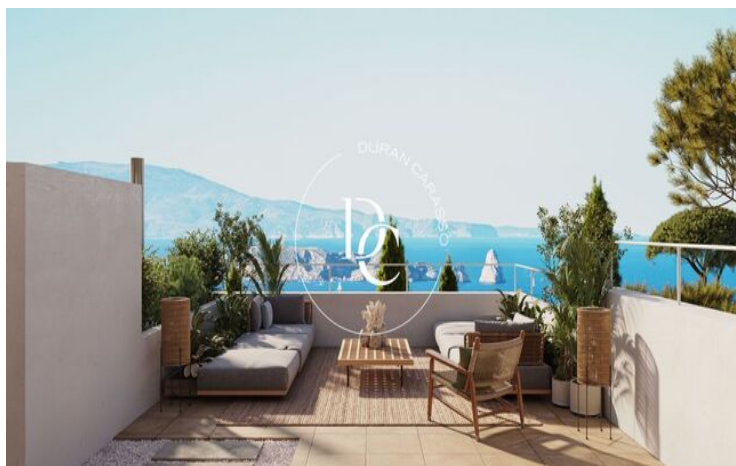

✓ Heating

✓ Sea views

✓ Backyard

✓ Lift

Begur / Baix Empordà

Sa Roda Life, a complex of 12 exclusive detached homes located in the heart of the Empordà, just a 5-minute walk from the center of Begur.

The homes have been designed with a perfect fusion of architecture and environment, ensuring integration and respect for the landscape.

All the homes, in Mediterranean style, feature gardens, chill-out areas, and private pools, and are distributed between 3 and 4 bedrooms, with a surface starting from 160 m².

The layout of the interior spaces in Sa Roda Life is inspired by its exclusive surroundings, with large windows and spacious areas inviting you to enjoy every moment.

With exclusive comfort and panoramic views of the Medes Islands, Sa Roda Life radiates well-being and harmony with high-end finishes.

Units in this development

Type	Unit	Surface	Terrace	Bedrooms	Bathrooms	Restrooms	Price	State
House	Casa 1	m ² 161	m ² 50	3	3	-	€850,000	available
House	Casa 2	m ² 175	m ² 70	3	3	1	€870,000	available
House	Casa 3	m ² 178	m ² 57	3	2	1	€870,000	available
House	Casa 4	m ² 178	m ² 34	4	3	-	€890,000	available
House	Casa 5	m ² 174	m ² 53	4	3	-	€890,000	available
House	Casa 6	m ² 170	m ² 63	3	3	1	€870,000	available
House	Casa 7	m ² 172	m ² 45	3	3	1	€870,000	available
House	Casa 8	m ² 173	m ² 61	4	3	-	€890,000	available
House	Casa 9	m ² 173	m ² 68	4	3	-	€890,000	available
House	Casa 10	m ² 170	m ² 60	3	2	1	€870,000	available
House	Casa 11	m ² 170	m ² 62	3	3	1	€870,000	available
House	Casa 12	m ² 155	m ² 45	3	3	-	€850,000	available