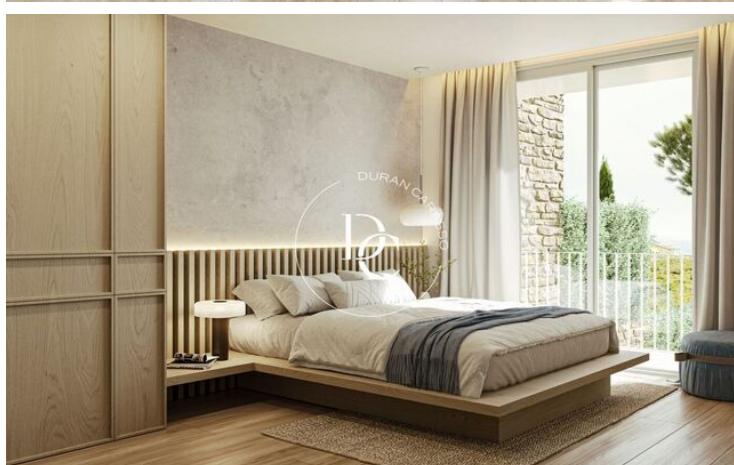

All the homes, in Mediterranean style, feature gardens, chill-out areas, and private pools, and are distributed between 3 and 4 bedrooms, with a surface starting from 160 m².

The layout of the interior spaces in Sa Roda Life is inspired by its exclusive surroundings, with large windows and spacious areas inviting you to enjoy every moment.

With exclusive comfort and panoramic views of the Medes Islands, Sa Roda Life radiates well-being and harmony with high-end finishes.

Units in this development

Type	Unit	Surface	Terrace	Bedrooms	Bathrooms	Restrooms	Price	State
House	Casa 1	m ² 161	m ² 50	3	3	-	€850,000	available
House	Casa 2	m ² 175	m ² 70	3	3	1	€870,000	available
House	Casa 3	m ² 178	m ² 57	3	2	1	€870,000	available
House	Casa 4	m ² 178	m ² 34	4	3	-	€890,000	available
House	Casa 5	m ² 174	m ² 53	4	3	-	€890,000	available
House	Casa 6	m ² 170	m ² 63	3	3	1	€870,000	available
House	Casa 7	m ² 172	m ² 45	3	3	1	€870,000	available
House	Casa 8	m ² 173	m ² 61	4	3	-	€890,000	available
House	Casa 9	m ² 173	m ² 68	4	3	-	€890,000	available
House	Casa 10	m ² 170	m ² 60	3	2	1	€870,000	available
House	Casa 11	m ² 170	m ² 62	3	3	1	€870,000	available
House	Casa 12	m ² 155	m ² 45	3	3	-	€850,000	available