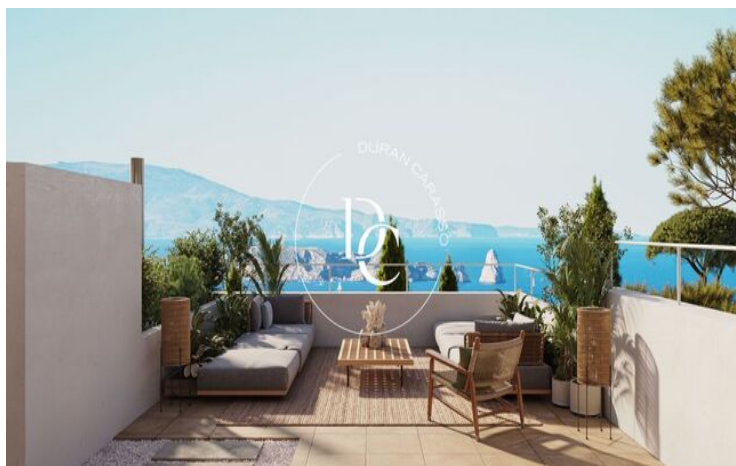

✓ Heating

✓ Sea views

✓ Backyard

✓ Lift

Begur / Baix Empordà

Sa Roda Life, a complex of 12 exclusive detached homes located in the heart of the Empordà, just a 5-minute walk from the center of Begur.

The homes have been designed with a perfect fusion of architecture and environment, ensuring integration and respect for the landscape.

All the homes, in Mediterranean style, feature gardens, chill-out areas, and private pools, and are distributed between 3 and 4 bedrooms, with a surface starting from 160 m².

The layout of the interior spaces in Sa Roda Life is inspired by its exclusive surroundings, with large windows and spacious areas inviting you to enjoy every moment.

With exclusive comfort and panoramic views of the Medes Islands, Sa Roda Life radiates well-being and harmony with high-end finishes.

Units in this development

Type	Unit	Surface	Terrace	Bedrooms	Bathrooms	Restrooms	Price	State
House	Casa 1	m ² 161	m ² 50	3	3	-	€850,000	Available
House	Casa 2	m ² 175	m ² 70	3	3	1	€870,000	Available
House	Casa 3	m ² 178	m ² 57	3	2	1	€870,000	Available
House	Casa 4	m ² 178	m ² 34	4	3	-	€890,000	Available
House	Casa 5	m ² 174	m ² 53	4	3	-	€890,000	Available
House	Casa 6	m ² 170	m ² 63	3	3	1	€870,000	Available
House	Casa 7	m ² 172	m ² 45	3	3	1	€870,000	Available
House	Casa 8	m ² 173	m ² 61	4	3	-	€890,000	Available
House	Casa 9	m ² 173	m ² 68	4	3	-	€890,000	Available
House	Casa 10	m ² 170	m ² 60	3	2	1	€870,000	Available
House	Casa 11	m ² 170	m ² 62	3	3	1	€870,000	Available
House	Casa 12	m ² 155	m ² 45	3	3	-	€850,000	Available