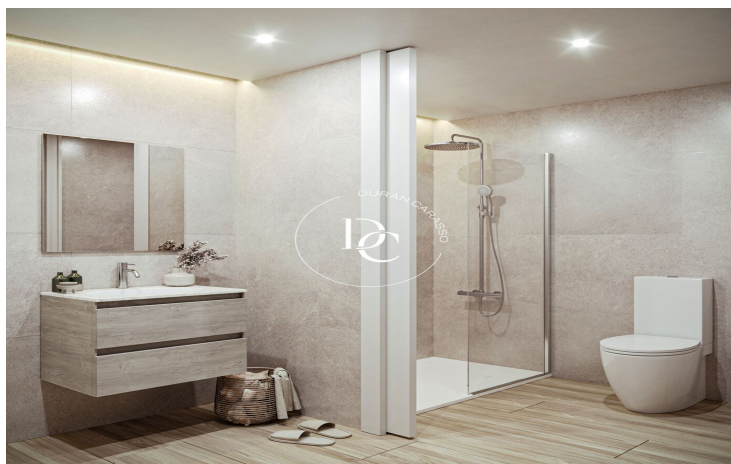

All the homes, in Mediterranean style, feature gardens, chill-out areas, and private pools, and are distributed between 3 and 4 bedrooms, with a surface starting from 160 m².

The layout of the interior spaces in Sa Roda Life is inspired by its exclusive surroundings, with large windows and spacious areas inviting you to enjoy every moment.

With exclusive comfort and panoramic views of the Medes Islands, Sa Roda Life radiates well-being and harmony with high-end finishes.

Units in this development

Type	Unit	Surface	Terrace	Bedrooms	Bathrooms	Restrooms	Price	State
House	Casa 1	m ² 161	m ² 50	3	3	-	€850,000	Available
House	Casa 2	m ² 175	m ² 70	3	3	1	€870,000	Available
House	Casa 3	m ² 178	m ² 57	3	2	1	€870,000	Available
House	Casa 4	m ² 178	m ² 34	4	3	-	€890,000	Available
House	Casa 5	m ² 174	m ² 53	4	3	-	€890,000	Available
House	Casa 6	m ² 170	m ² 63	3	3	1	€870,000	Available
House	Casa 7	m ² 172	m ² 45	3	3	1	€870,000	Available
House	Casa 8	m ² 173	m ² 61	4	3	-	€890,000	Available
House	Casa 9	m ² 173	m ² 68	4	3	-	€890,000	Available
House	Casa 10	m ² 170	m ² 60	3	2	1	€870,000	Available
House	Casa 11	m ² 170	m ² 62	3	3	1	€870,000	Available
House	Casa 12	m ² 155	m ² 45	3	3	-	€850,000	Available