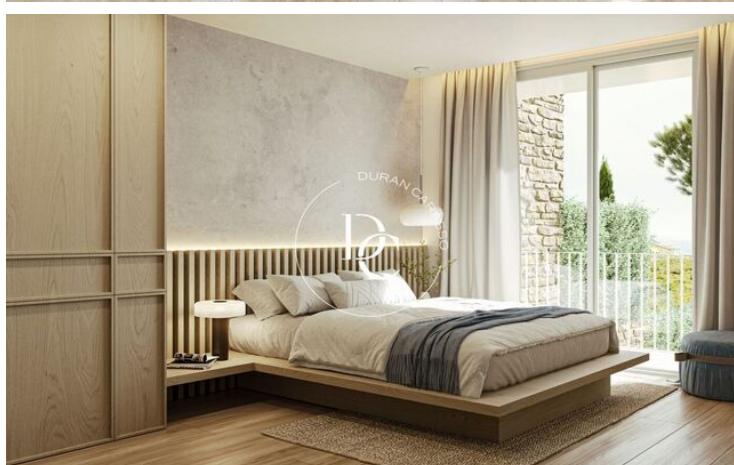

All the homes, in Mediterranean style, feature gardens, chill-out areas, and private pools, and are distributed between 3 and 4 bedrooms, with a surface starting from 160 m².

The layout of the interior spaces in Sa Roda Life is inspired by its exclusive surroundings, with large windows and spacious areas inviting you to enjoy every moment.

With exclusive comfort and panoramic views of the Medes Islands, Sa Roda Life radiates well-being and harmony with high-end finishes.

Units in this development

Type	Unit	Surface	Terrace	Bedrooms	Bathrooms	Restrooms	Price	State
House	Casa 1	m ² 161	m ² 50	3	3	-	€850,000	Available
House	Casa 2	m ² 175	m ² 70	3	3	1	€870,000	Available
House	Casa 3	m ² 178	m ² 57	3	2	1	€870,000	Available
House	Casa 4	m ² 178	m ² 34	4	3	-	€890,000	Available
House	Casa 5	m ² 174	m ² 53	4	3	-	€890,000	Available
House	Casa 6	m ² 170	m ² 63	3	3	1	€870,000	Available
House	Casa 7	m ² 172	m ² 45	3	3	1	€870,000	Available
House	Casa 8	m ² 173	m ² 61	4	3	-	€890,000	Available
House	Casa 9	m ² 173	m ² 68	4	3	-	€890,000	Available
House	Casa 10	m ² 170	m ² 60	3	2	1	€870,000	Available
House	Casa 11	m ² 170	m ² 62	3	3	1	€870,000	Available
House	Casa 12	m ² 155	m ² 45	3	3	-	€850,000	Available