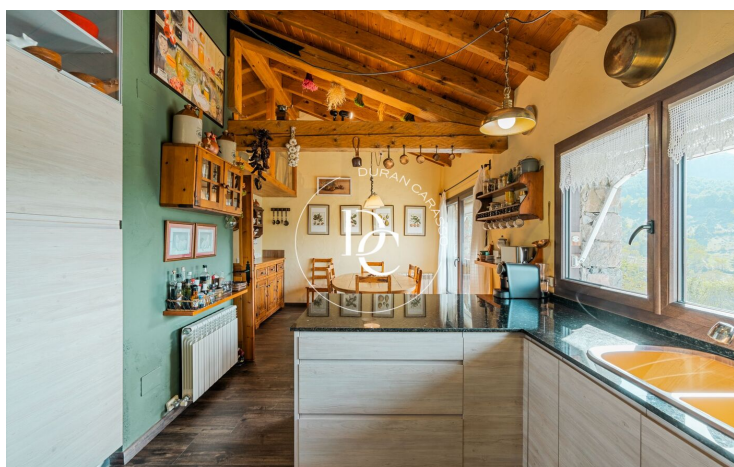

The data of each property is not part of an offer or a contract. Statements made by Durán Carasso Grupo Inmobiliario, verbally or in writing, regarding the property, its condition, or its value, should not be considered accurate or factual. The photographs only show specific parts of the property as they were at the time they were taken. The dimensions, areas, and distances provided are approximate and should be verified by the client. Computer-generated images are only an indication of the possible appearance of the property and may change at any time. Information regarding a property is subject to change at any time.

Contact us if you want more information or to arrange a viewing.