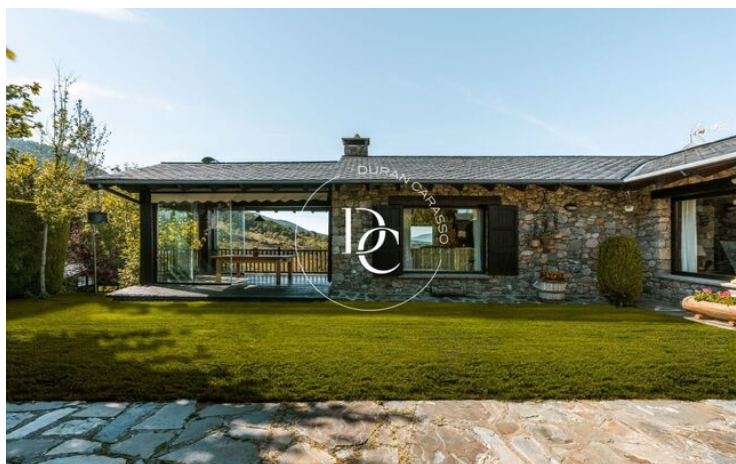

✓ Heating

✓ Backyard

✓ Fireplace

✓ Parking

Bellver de Cerdanya / La Cerdanya

Detached house in a residential area at the foot of the mountain and with views of the Catalan Pyrenees.

A 770m2 plot facing south with a beautiful rustic and Ceretan style house and a large garden.

Day area on the main floor with large windows and natural light. Living room with a warm stone fireplace, a guest bathroom and a generously sized kitchen with pantry.

It is preceded by a large balcony porch with spectacular landscape to the garden and green surroundings.

A small wooden garden house used as an art room highlights the endearing mountain atmosphere of this property.

The garage is closed, with direct access to the house and with capacity for at least two vehicles.