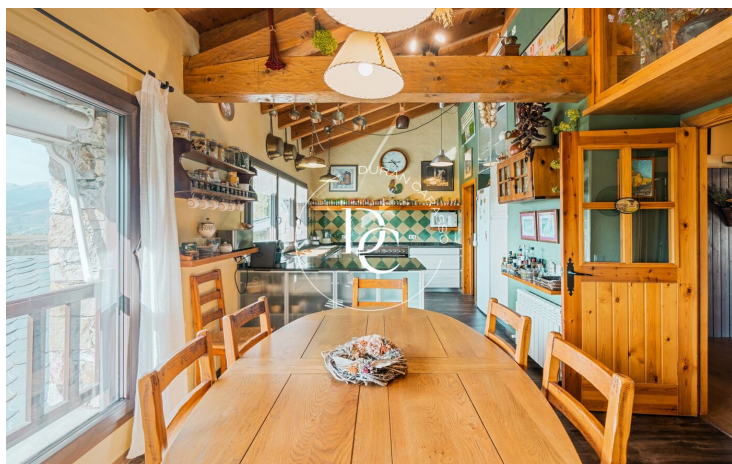

The data of each property is not part of an offer or a contract. Statements made by Durán Carasso Grupo Inmobiliario, verbally or in writing, regarding the property, its condition, or its value, should not be considered accurate or factual. The photographs only show specific parts of the property as they were at the time they were taken. The dimensions, areas, and distances provided are approximate and should be verified by the client. Computer-generated images are only an indication of the possible appearance of the property and may change at any time. Information regarding a property is subject to change at any time.

Contact us if you want more information or to arrange a viewing.