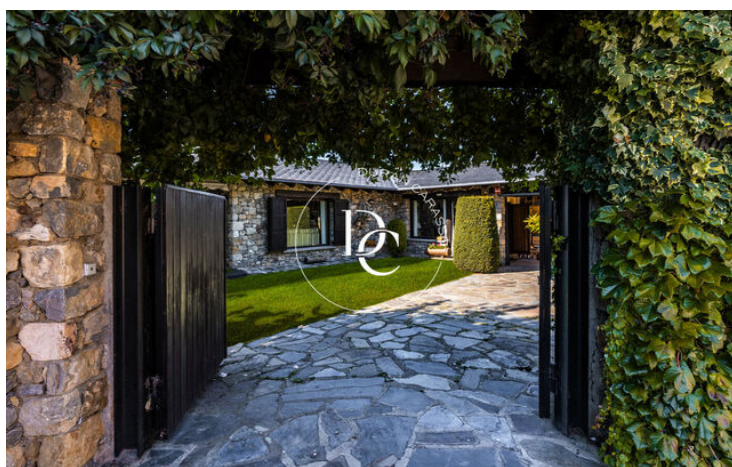

✓ Heating

✓ Backyard

✓ Fireplace

✓ Parking

Bellver de Cerdanya / La Cerdanya

Detached house in a residential area at the foot of the mountain and with views of the Catalan Pyrenees.

A 770m2 plot facing south with a beautiful rustic and Ceretan style house and a large garden.

A small wooden garden house used as an art room highlights the endearing mountain atmosphere of this property.

The garage is closed, with direct access to the house and with capacity for at least two vehicles.