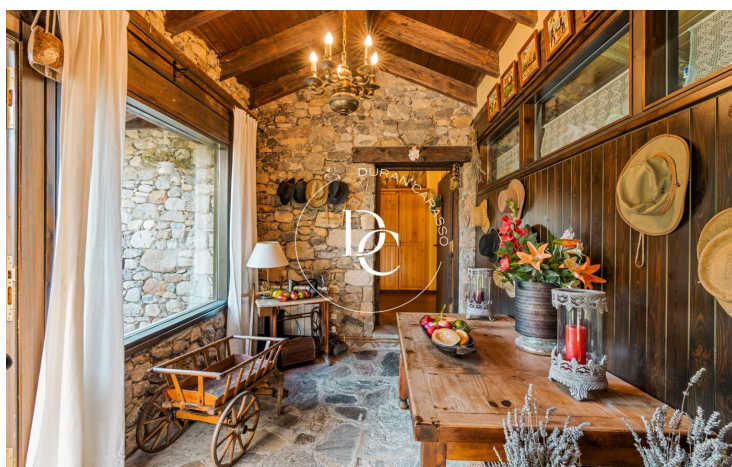

The data of each property is not part of an offer or a contract. Statements made by Durán Carasso Grupo Inmobiliario, verbally or in writing, regarding the property, its condition, or its value, should not be considered accurate or factual. The photographs only show specific parts of the property as they were at the time they were taken. The dimensions, areas, and distances provided are approximate and should be verified by the client. Computer-generated images are only an indication of the possible appearance of the property and may change at any time. Information regarding a property is subject to change at any time.

Contact us if you want more information or to arrange a viewing.