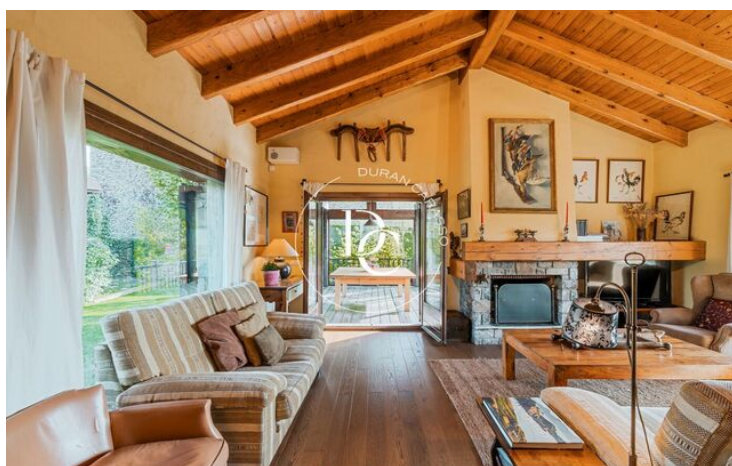

✓ Heating

✓ Backyard

✓ Fireplace

✓ Parking

Bellver de Cerdanya / La Cerdanya

Detached house in a residential area at the foot of the mountain and with views of the Catalan Pyrenees.

A 770m2 plot facing south with a beautiful rustic and Ceretan style house and a large garden.

Day area on the main floor with large windows and natural light. Living room with a warm stone fireplace, a guest bathroom and a generously sized kitchen with pantry.

It is preceded by a large balcony porch with spectacular landscape to the garden and green surroundings.

A small wooden garden house used as an art room highlights the endearing mountain atmosphere of this property.

The garage is closed, with direct access to the house and with capacity for at least two vehicles.