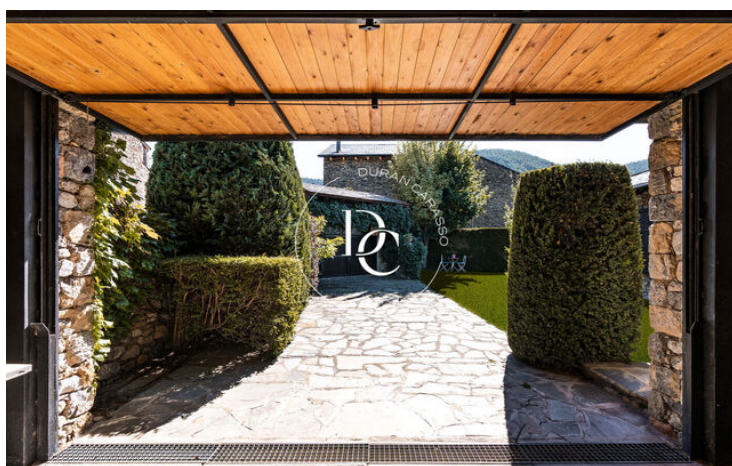

✓ Heating

✓ Backyard

✓ Fireplace

✓ Parking

Bellver de Cerdanya / La Cerdanya

Detached house in a residential area at the foot of the mountain and with views of the Catalan Pyrenees.

A 770m2 plot facing south with a beautiful rustic and Ceretan style house and a large garden.

A small wooden garden house used as an art room highlights the endearing mountain atmosphere of this property.

The garage is closed, with direct access to the house and with capacity for at least two vehicles.