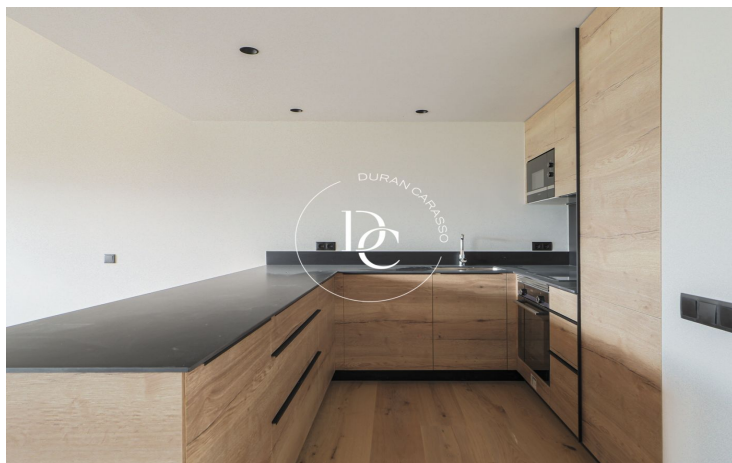

The data of each property is not part of an offer or a contract. Statements made by Durán Carasso Grupo Inmobiliario, verbally or in writing, regarding the property, its condition, or its value, should not be considered accurate or factual. The photographs only show specific parts of the property as they were at the time they were taken. The dimensions, areas, and distances provided are approximate and should be verified by the client. Computer-generated images are only an indication of the possible appearance of the property and may change at any time. Information regarding a property is subject to change at any time.

Contact us if you want more information or to arrange a viewing.