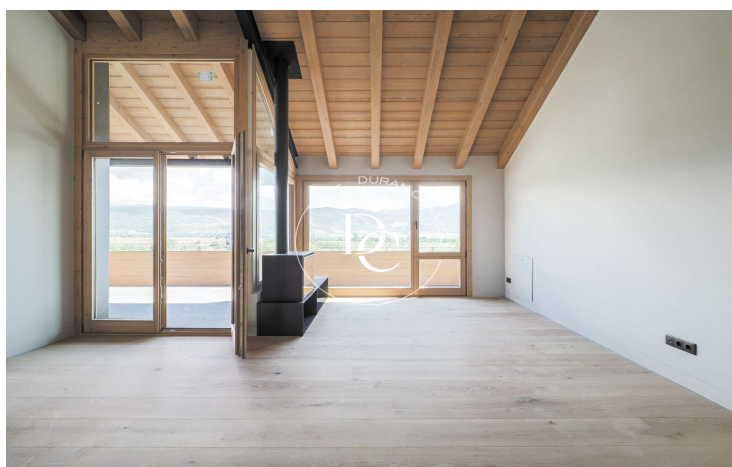

The data of each property is not part of an offer or a contract. Statements made by Durán Carasso Grupo Inmobiliario, verbally or in writing, regarding the property, its condition, or its value, should not be considered accurate or factual. The photographs only show specific parts of the property as they were at the time they were taken. The dimensions, areas, and distances provided are approximate and should be verified by the client. Computer-generated images are only an indication of the possible appearance of the property and may change at any time. Information regarding a property is subject to change at any time.

Contact us if you want more information or to arrange a viewing.