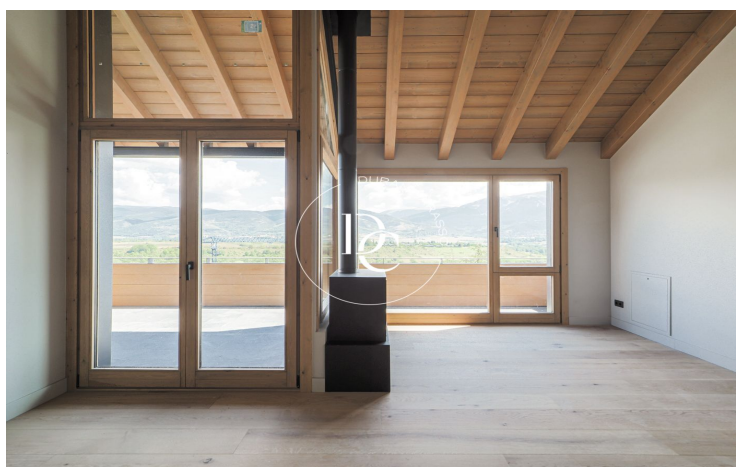

The data of each property is not part of an offer or a contract. Statements made by Durán Carasso Grupo Inmobiliario, verbally or in writing, regarding the property, its condition, or its value, should not be considered accurate or factual. The photographs only show specific parts of the property as they were at the time they were taken. The dimensions, areas, and distances provided are approximate and should be verified by the client. Computer-generated images are only an indication of the possible appearance of the property and may change at any time. Information regarding a property is subject to change at any time.

Contact us if you want more information or to arrange a viewing.