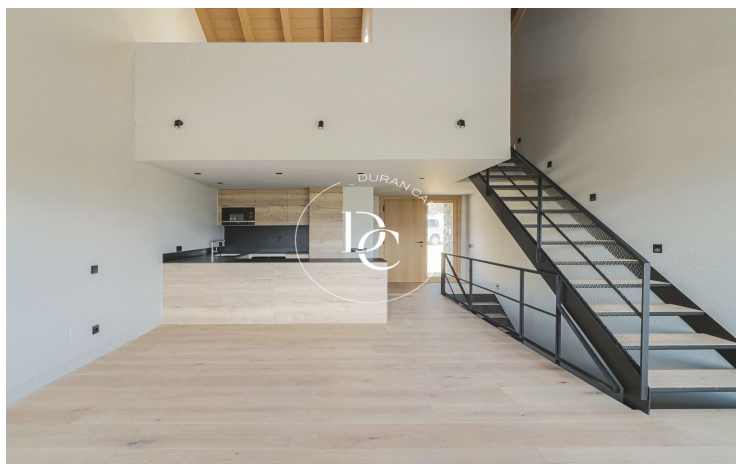

The data of each property is not part of an offer or a contract. Statements made by Durán Carasso Grupo Inmobiliario, verbally or in writing, regarding the property, its condition, or its value, should not be considered accurate or factual. The photographs only show specific parts of the property as they were at the time they were taken. The dimensions, areas, and distances provided are approximate and should be verified by the client. Computer-generated images are only an indication of the possible appearance of the property and may change at any time. Information regarding a property is subject to change at any time.

Contact us if you want more information or to arrange a viewing.