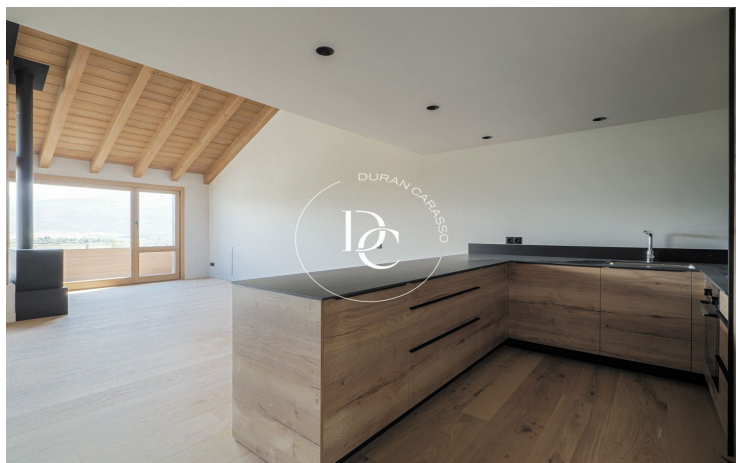

The data of each property is not part of an offer or a contract. Statements made by Durán Carasso Grupo Inmobiliario, verbally or in writing, regarding the property, its condition, or its value, should not be considered accurate or factual. The photographs only show specific parts of the property as they were at the time they were taken. The dimensions, areas, and distances provided are approximate and should be verified by the client. Computer-generated images are only an indication of the possible appearance of the property and may change at any time. Information regarding a property is subject to change at any time.

Contact us if you want more information or to arrange a viewing.