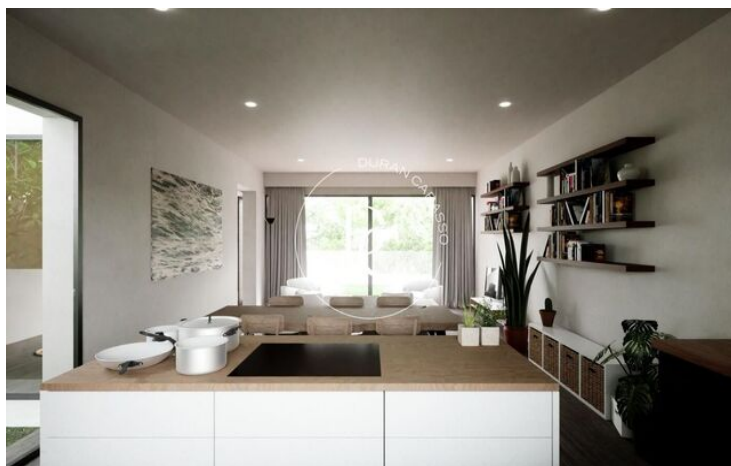

The data of each property is not part of an offer or a contract. Statements made by Durán Carasso Grupo Inmobiliario, verbally or in writing, regarding the property, its condition, or its value, should not be considered accurate or factual. The photographs only show specific parts of the property as they were at the time they were taken. The dimensions, areas, and distances provided are approximate and should be verified by the client. Computer-generated images are only an indication of the possible appearance of the property and may change at any time. Information regarding a property is subject to change at any time.

Contact us if you want more information or to arrange a viewing.