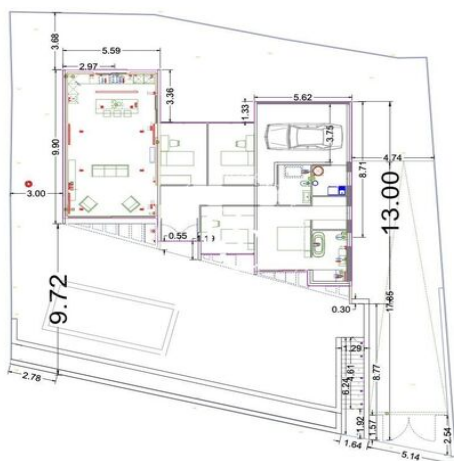

The data of each property is not part of an offer or a contract. Statements made by Durán Carasso Grupo Inmobiliario, verbally or in writing, regarding the property, its condition, or its value, should not be considered accurate or factual. The photographs only show specific parts of the property as they were at the time they were taken. The dimensions, areas, and distances provided are approximate and should be verified by the client. Computer-generated images are only an indication of the possible appearance of the property and may change at any time. Information regarding a property is subject to change at any time.

Contact us if you want more information or to arrange a viewing.