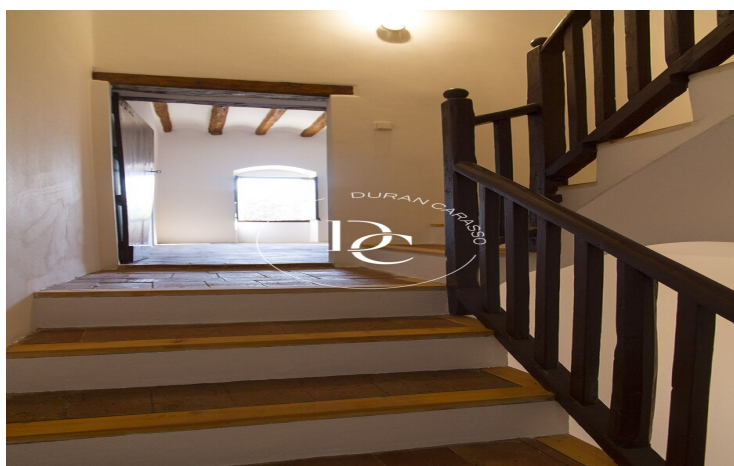

The data of each property is not part of an offer or a contract. Statements made by Durán Carasso Grupo Inmobiliario, verbally or in writing, regarding the property, its condition, or its value, should not be considered accurate or factual. The photographs only show specific parts of the property as they were at the time they were taken. The dimensions, areas, and distances provided are approximate and should be verified by the client. Computer-generated images are only an indication of the possible appearance of the property and may change at any time. Information regarding a property is subject to change at any time.

Contact us if you want more information or to arrange a viewing.