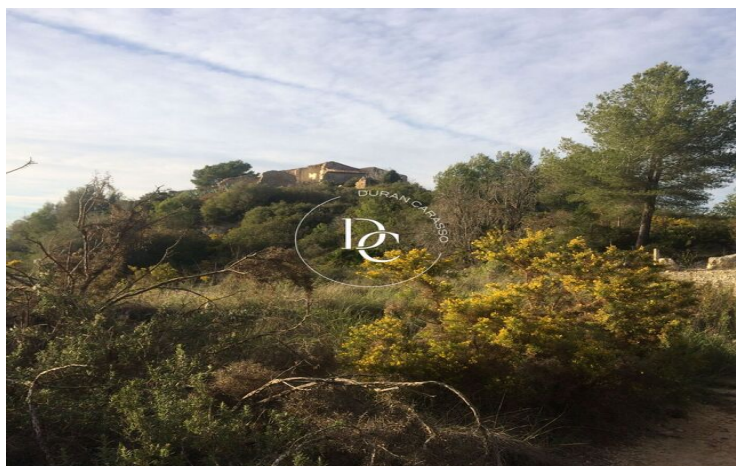

Located in the prestigious area of Alt Penedès, close to Sitges and Barcelona, this unique 439 hectare property is a true rustic gem, waiting to be discovered. Between vineyards registered in the Cava and Catalonia Designations of Origin and a private hunting reserve, this place offers an exclusive combination of nature and privacy.

Imagine a listed farmhouse, in ruins, with the potential to be transformed into your dream residence or a rural tourism retreat, all while enjoying panoramic views of the sea and the natural landscape that only the Mediterranean can offer.

This property is not only a home, but a portal to a life of adventure and tranquility, where sustainable hunting and organic farming coexist in perfect harmony with the environment. With easy access via major highways, the balance between seclusion and accessibility has never been more tempting.

The forest tracks are in very good condition as they are preserved by the Park and most of the property has private road access (for use by the property and Park surveillance).

We invite you to explore this dream place where each sunrise promises to be as impressive as the sunset. Contact us to discover more about this secret corner of Catalonia and to schedule your private visit. Don't miss the opportunity to make this wonder your new home or project.