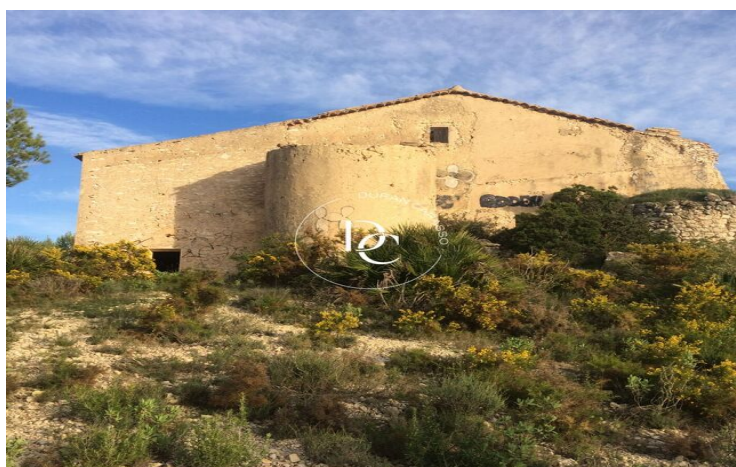

Located in the prestigious area of Alt Penedès, close to Sitges and Barcelona, this unique 439 hectare property is a true rustic gem, waiting to be discovered. Between vineyards registered in the Cava and Catalonia Designations of Origin and a private hunting reserve, this place offers an exclusive combination of nature and privacy.

Imagine a listed farmhouse, in ruins, with the potential to be transformed into your dream residence or a rural tourism retreat, all while enjoying panoramic views of the sea and the natural landscape that only the Mediterranean can offer.

This property is not only a home, but a portal to a life of adventure and tranquility, where sustainable hunting and organic farming coexist in perfect harmony with the environment. With easy access via major highways, the balance between seclusion and accessibility has never been more tempting.

The forest tracks are in very good condition as they are preserved by the Park and most of the property has private road access (for use by the property and Park surveillance).

We invite you to explore this dream place where each sunrise promises to be as impressive as the sunset. Contact us to discover more about this secret corner of Catalonia and to schedule your private visit. Don't miss the opportunity to make this wonder your new home or project.