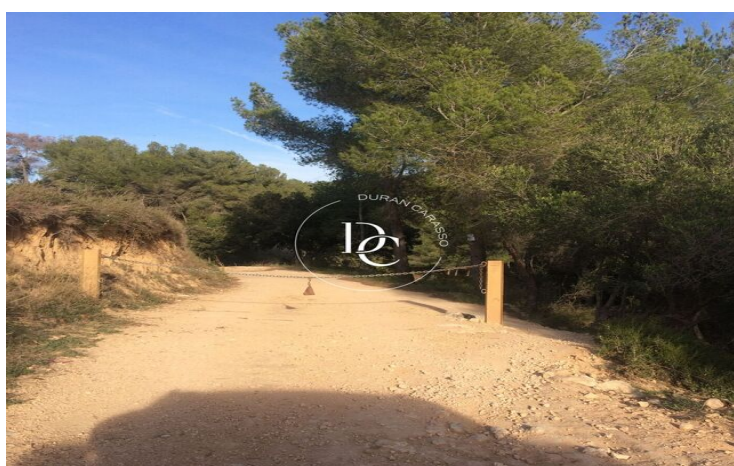

Located in the prestigious area of Alt Penedès, close to Sitges and Barcelona, this unique 439 hectare property is a true rustic gem, waiting to be discovered. Between vineyards registered in the Cava and Catalonia Designations of Origin and a private hunting reserve, this place offers an exclusive combination of nature and privacy.

Imagine a listed farmhouse, in ruins, with the potential to be transformed into your dream residence or a rural tourism retreat, all while enjoying panoramic views of the sea and the natural landscape that only the Mediterranean can offer.

This property is not only a home, but a portal to a life of adventure and tranquility, where sustainable hunting and organic farming coexist in perfect harmony with the environment. With easy access via major highways, the balance between seclusion and accessibility has never been more tempting.

The forest tracks are in very good condition as they are preserved by the Park and most of the property has private road access (for use by the property and Park surveillance).

We invite you to explore this dream place where each sunrise promises to be as impressive as the sunset. Contact us to discover more about this secret corner of Catalonia and to schedule your private visit. Don't miss the opportunity to make this wonder your new home or project.