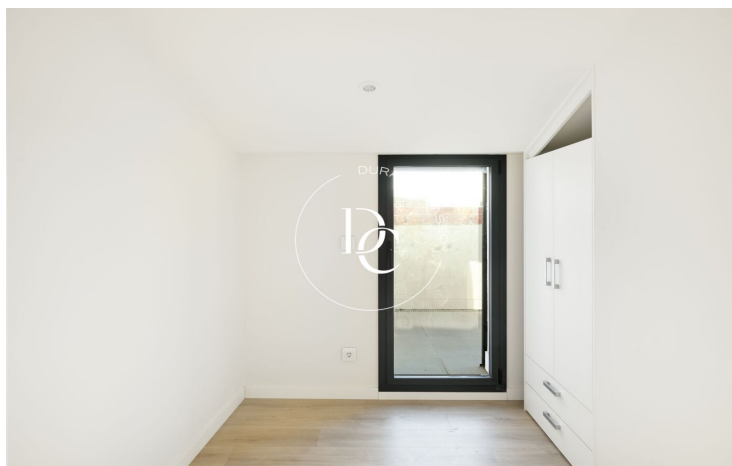

The data of each property is not part of an offer or a contract. Statements made by Durán Carasso Grupo Inmobiliario, verbally or in writing, regarding the property, its condition, or its value, should not be considered accurate or factual. The photographs only show specific parts of the property as they were at the time they were taken. The dimensions, areas, and distances provided are approximate and should be verified by the client. Computer-generated images are only an indication of the possible appearance of the property and may change at any time. Information regarding a property is subject to change at any time.

Contact us if you want more information or to arrange a viewing.