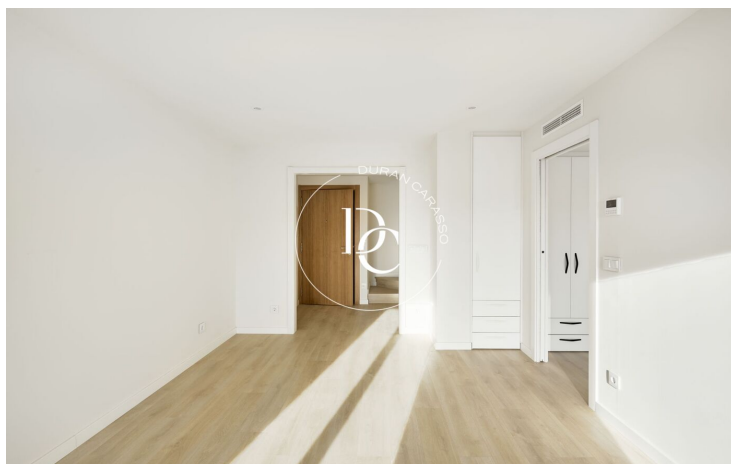

The data of each property is not part of an offer or a contract. Statements made by Durán Carasso Grupo Inmobiliario, verbally or in writing, regarding the property, its condition, or its value, should not be considered accurate or factual. The photographs only show specific parts of the property as they were at the time they were taken. The dimensions, areas, and distances provided are approximate and should be verified by the client. Computer-generated images are only an indication of the possible appearance of the property and may change at any time. Information regarding a property is subject to change at any time.

Contact us if you want more information or to arrange a viewing.