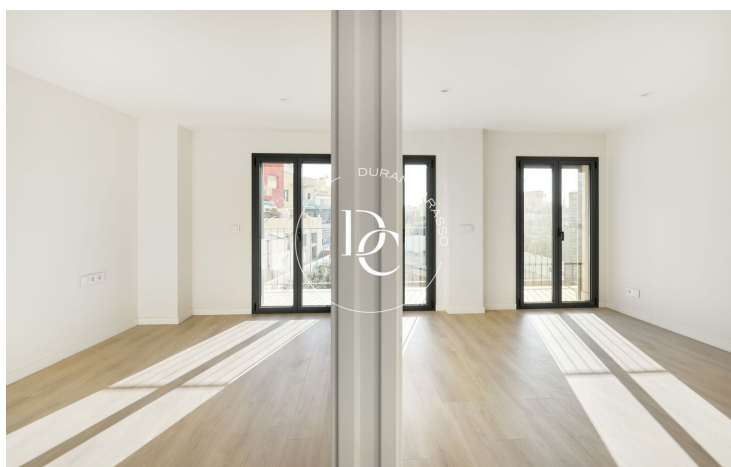

The data of each property is not part of an offer or a contract. Statements made by Durán Carasso Grupo Inmobiliario, verbally or in writing, regarding the property, its condition, or its value, should not be considered accurate or factual. The photographs only show specific parts of the property as they were at the time they were taken. The dimensions, areas, and distances provided are approximate and should be verified by the client. Computer-generated images are only an indication of the possible appearance of the property and may change at any time. Information regarding a property is subject to change at any time.

Contact us if you want more information or to arrange a viewing.