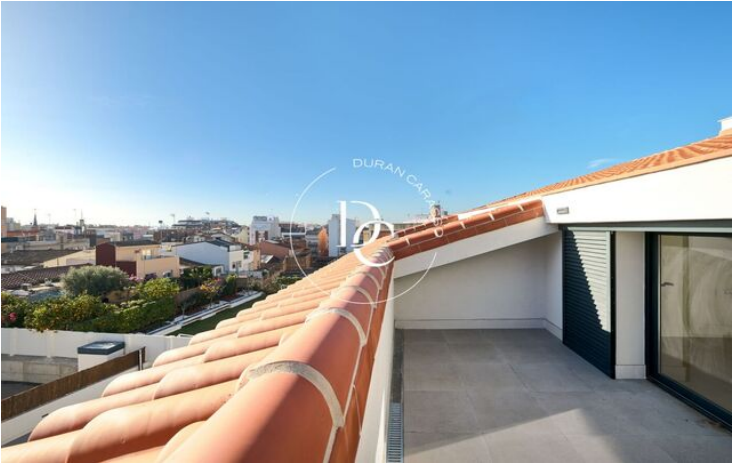

Cornellà de Llobregat / Baix Llobregat

Cornellà Central is an exclusive new-build development consisting of 8 high-end homes, located in the heart of Cornellà de Llobregat.

The project offers spacious exterior homes designed to maximize natural light and comfort. All feature large bedrooms with walk-in closets and direct access to a private terrace. The ground floors boast private gardens, while the duplex penthouses include stunning terraces, perfect for enjoying the outdoors and the views.

Each home is equipped with an advanced home automation system, ensuring maximum comfort, security, and energy efficiency for its residents.

The development also includes 12 large parking spaces, additional motorcycle spaces, storage rooms, and a communal garden with a pool, creating the perfect space to relax and enjoy.

Furthermore, Cornellà Central benefits from excellent connectivity to major transport links and is just a few minutes away from the center of Barcelona.

Units in this development

Type	Unit	Surface	Terrace	Bedrooms	Bathrooms	Price	State
Flat	Bj A	m ² 102	m ² 35	3	2	€425,000	Sold
Flat	1 ^o 1 ^a	m ² 107	m ² 9	3	2	€430,000	Sold
Duplex	2 ^o 1 ^a	m ² 88	m ² 14	3	2	€405,000	Reserved
Duplex	2 ^o 2 ^a	m ² 90	m ² 14	3	2	€400,000	Reserved
Duplex	2 ^o 4 ^a	m ² 91	m ² 14	3	2	€405,000	Sold