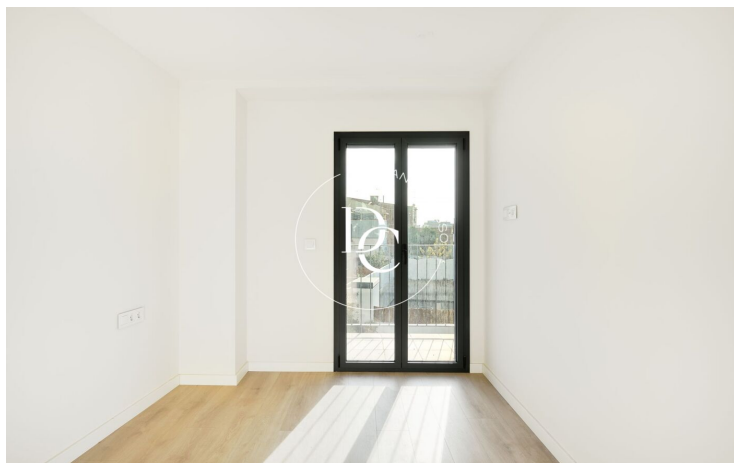

The data of each property is not part of an offer or a contract. Statements made by Durán Carasso Grupo Inmobiliario, verbally or in writing, regarding the property, its condition, or its value, should not be considered accurate or factual. The photographs only show specific parts of the property as they were at the time they were taken. The dimensions, areas, and distances provided are approximate and should be verified by the client. Computer-generated images are only an indication of the possible appearance of the property and may change at any time. Information regarding a property is subject to change at any time.

Contact us if you want more information or to arrange a viewing.