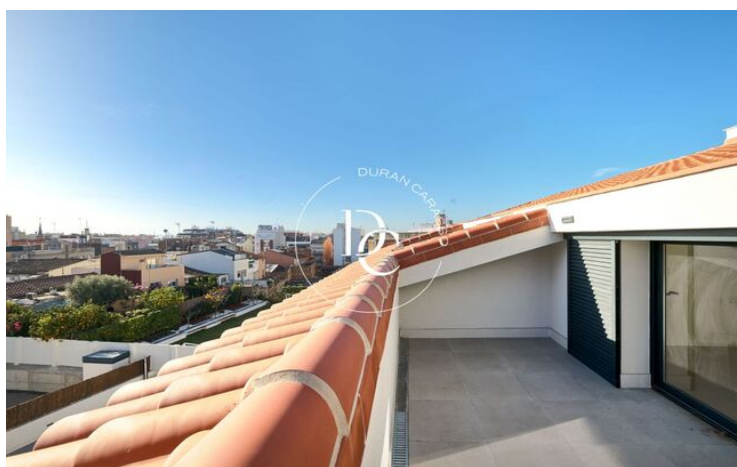

- ✓ Heating
- ✓ Storage
- ✓ Balcony
- ✓ Community pool
- ✓ Backyard
- ✓ Lift
- ✓ Built in closets

Cornellà de Llobregat / Baix Llobregat

Cornellà Central is an exclusive new-build development consisting of 8 high-end homes, located in the heart of Cornellà de Llobregat.

The project offers spacious exterior homes designed to maximize natural light and comfort. All feature large bedrooms with walk-in closets and direct access to a private terrace. The ground floors boast private gardens, while the duplex penthouses include stunning terraces, perfect for enjoying the outdoors and the views.

Each home is equipped with an advanced home automation system, ensuring maximum comfort, security, and energy efficiency for its residents.

The development also includes 12 large parking spaces, additional motorcycle spaces, storage rooms, and a communal garden with a pool, creating the perfect space to relax and enjoy.

Furthermore, Cornellà Central benefits from excellent connectivity to major transport links and is just a few minutes away from the center of Barcelona.

Units in this development

Type	Unit	Surface	Terrace	Bedrooms	Bathrooms	Price	State
Flat	Bj A	m ² 102	m ² 35	3	2	€425,000	sold
Flat	1º1ª	m ² 107	m ² 9	3	2	€430,000	sold
Duplex	2º1ª	m ² 88	m ² 14	3	2	€405,000	available
Duplex	2º2ª	m ² 90	m ² 14	3	2	€400,000	available
Duplex	2º4ª	m ² 91	m ² 14	3	2	€405,000	sold