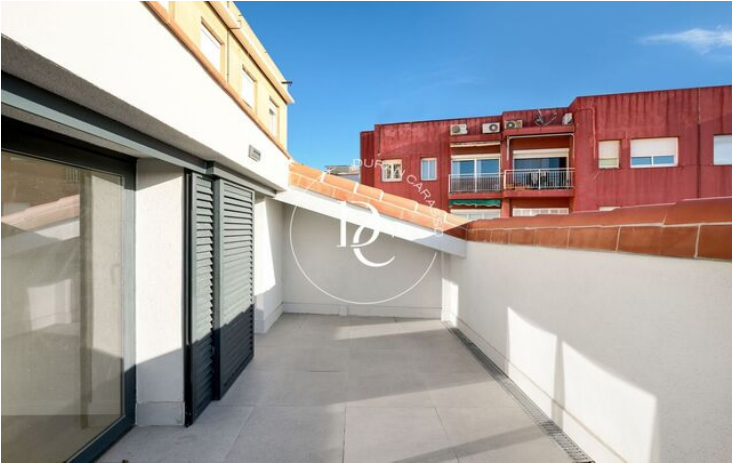

Cornellà de Llobregat / Baix Llobregat

Cornellà Central is an exclusive new-build development consisting of 8 high-end homes, located in the heart of Cornellà de Llobregat.

The project offers spacious exterior homes designed to maximize natural light and comfort. All feature large bedrooms with walk-in closets and direct access to a private terrace. The ground floors boast private gardens, while the duplex penthouses include stunning terraces, perfect for enjoying the outdoors and the views.

Each home is equipped with an advanced home automation system, ensuring maximum comfort, security, and energy efficiency for its residents.

The development also includes 12 large parking spaces, additional motorcycle spaces, storage rooms, and a communal garden with a pool, creating the perfect space to relax and enjoy.

Furthermore, Cornellà Central benefits from excellent connectivity to major transport links and is just a few minutes away from the center of Barcelona.

Units in this development

Type	Unit	Surface	Terrace	Bedrooms	Bathrooms	Price	State
Flat	Bj A	m ² 102	m ² 35	3	2	€425,000	Sold
Flat	1 ^o 1 ^a	m ² 107	m ² 9	3	2	€430,000	Sold
Duplex	2 ^o 1 ^a	m ² 88	m ² 14	3	2	€405,000	Reserved
Duplex	2 ^o 2 ^a	m ² 90	m ² 14	3	2	€400,000	Reserved
Duplex	2 ^o 4 ^a	m ² 91	m ² 14	3	2	€405,000	Sold