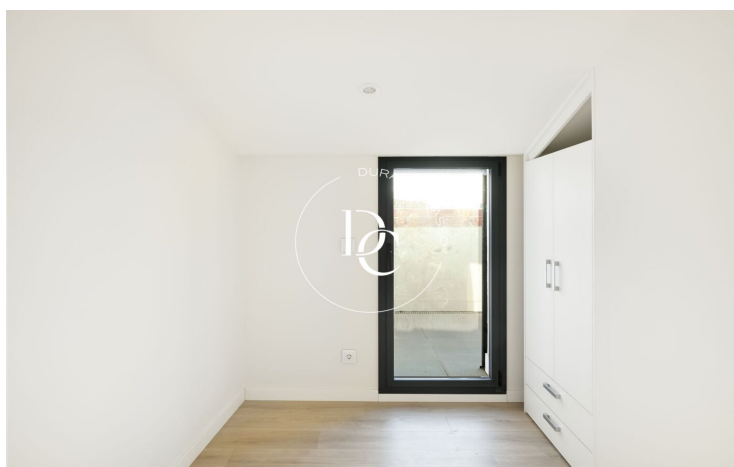

The data of each property is not part of an offer or a contract. Statements made by Durán Carasso Grupo Inmobiliario, verbally or in writing, regarding the property, its condition, or its value, should not be considered accurate or factual. The photographs only show specific parts of the property as they were at the time they were taken. The dimensions, areas, and distances provided are approximate and should be verified by the client. Computer-generated images are only an indication of the possible appearance of the property and may change at any time. Information regarding a property is subject to change at any time.

Contact us if you want more information or to arrange a viewing.