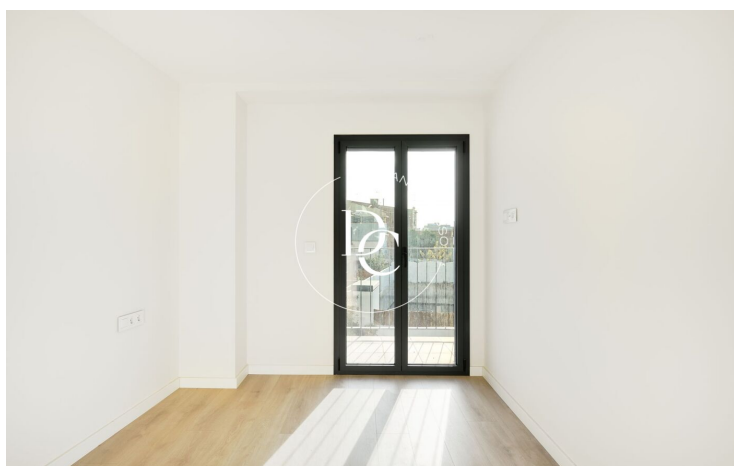

The data of each property is not part of an offer or a contract. Statements made by Durán Carasso Grupo Inmobiliario, verbally or in writing, regarding the property, its condition, or its value, should not be considered accurate or factual. The photographs only show specific parts of the property as they were at the time they were taken. The dimensions, areas, and distances provided are approximate and should be verified by the client. Computer-generated images are only an indication of the possible appearance of the property and may change at any time. Information regarding a property is subject to change at any time.

Contact us if you want more information or to arrange a viewing.