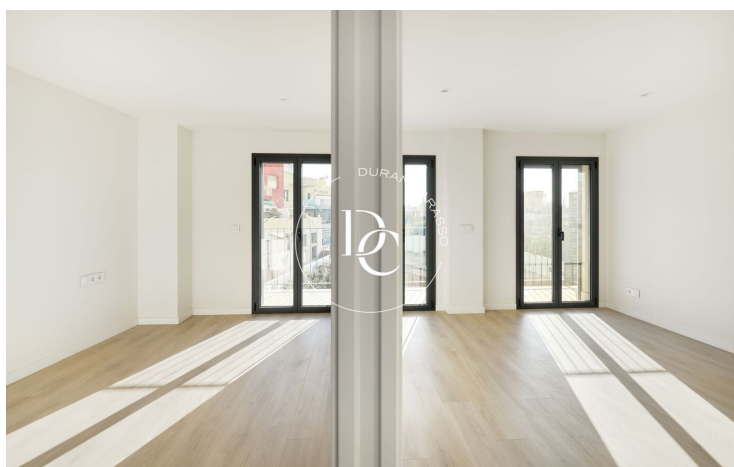

The data of each property is not part of an offer or a contract. Statements made by Durán Carasso Grupo Inmobiliario, verbally or in writing, regarding the property, its condition, or its value, should not be considered accurate or factual. The photographs only show specific parts of the property as they were at the time they were taken. The dimensions, areas, and distances provided are approximate and should be verified by the client. Computer-generated images are only an indication of the possible appearance of the property and may change at any time. Information regarding a property is subject to change at any time.

Contact us if you want more information or to arrange a viewing.