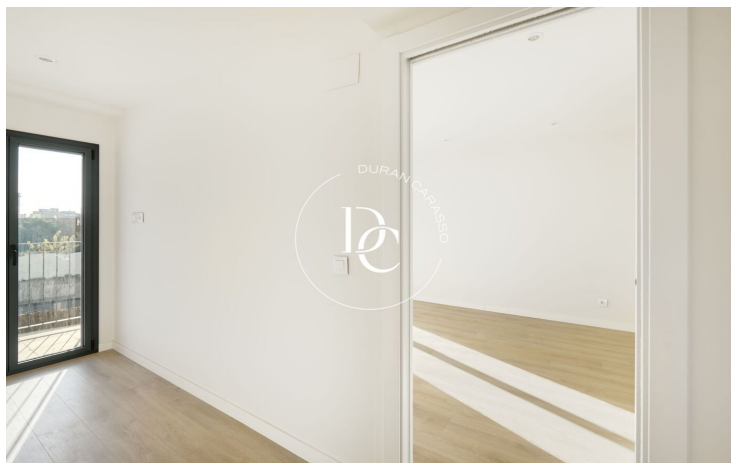

The data of each property is not part of an offer or a contract. Statements made by Durán Carasso Grupo Inmobiliario, verbally or in writing, regarding the property, its condition, or its value, should not be considered accurate or factual. The photographs only show specific parts of the property as they were at the time they were taken. The dimensions, areas, and distances provided are approximate and should be verified by the client. Computer-generated images are only an indication of the possible appearance of the property and may change at any time. Information regarding a property is subject to change at any time.

Contact us if you want more information or to arrange a viewing.