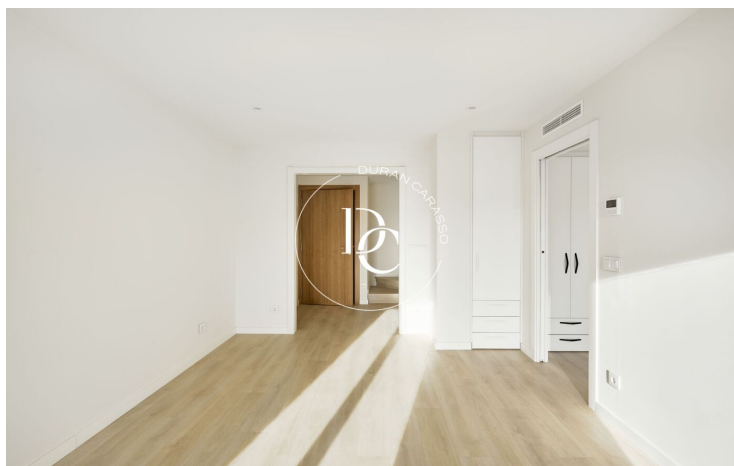

The data of each property is not part of an offer or a contract. Statements made by Durán Carasso Grupo Inmobiliario, verbally or in writing, regarding the property, its condition, or its value, should not be considered accurate or factual. The photographs only show specific parts of the property as they were at the time they were taken. The dimensions, areas, and distances provided are approximate and should be verified by the client. Computer-generated images are only an indication of the possible appearance of the property and may change at any time. Information regarding a property is subject to change at any time.

Contact us if you want more information or to arrange a viewing.