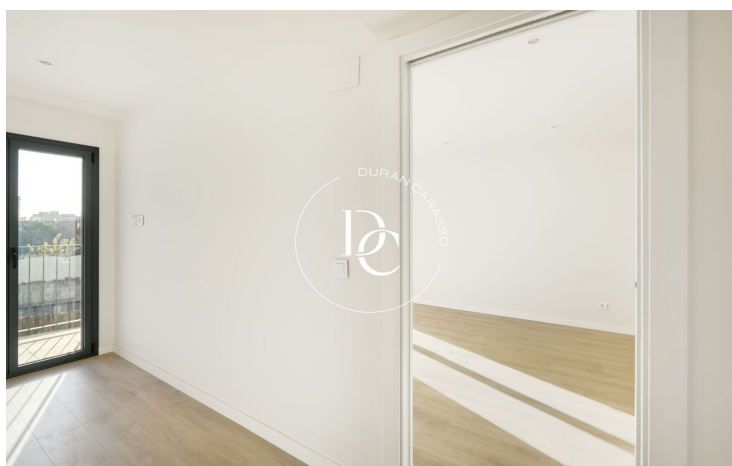

The data of each property is not part of an offer or a contract. Statements made by Durán Carasso Grupo Inmobiliario, verbally or in writing, regarding the property, its condition, or its value, should not be considered accurate or factual. The photographs only show specific parts of the property as they were at the time they were taken. The dimensions, areas, and distances provided are approximate and should be verified by the client. Computer-generated images are only an indication of the possible appearance of the property and may change at any time. Information regarding a property is subject to change at any time.

Contact us if you want more information or to arrange a viewing.