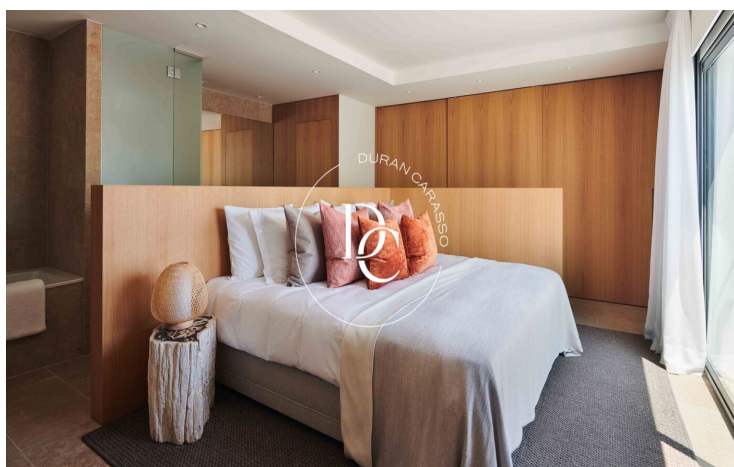

Type	Unit	Surface	Terrace	Bedrooms	Bathrooms	Price	State
House	Casa 1	m ² 352	m ² 289	5	4	€3,300,000	available
House	Casa 2	m ² 352	m ² 289	5	4	€3,400,000	available
House	Casa 3	m ² 352	m ² 289	5	4	€3,600,000	available
House	Casa 8	m ² 352	m ² 289	5	4	€2,800,000	available
House	Casa 11	m ² 352	m ² 289	5	4	€3,000,000	available