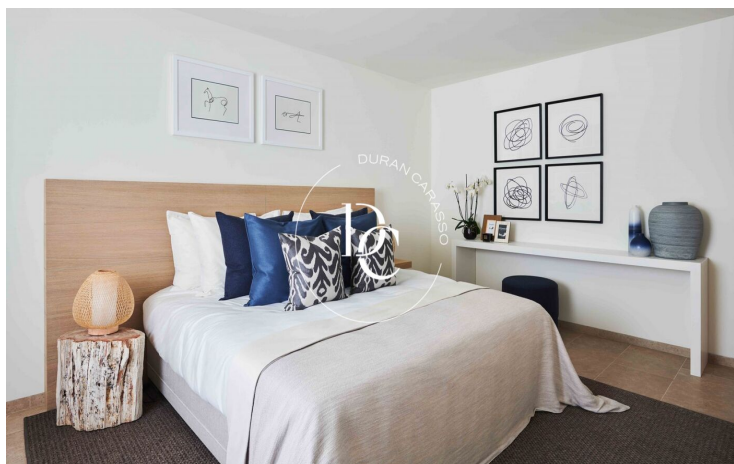

Type	Unit	Surface	Terrace	Bedrooms	Bathrooms	Price	State
House	Casa 1	m ² 352	m ² 289	5	4	€3,300,000	available
House	Casa 2	m ² 352	m ² 289	5	4	€3,400,000	available
House	Casa 3	m ² 352	m ² 289	5	4	€3,600,000	available
House	Casa 8	m ² 352	m ² 289	5	4	€2,800,000	available
House	Casa 11	m ² 352	m ² 289	5	4	€3,000,000	available