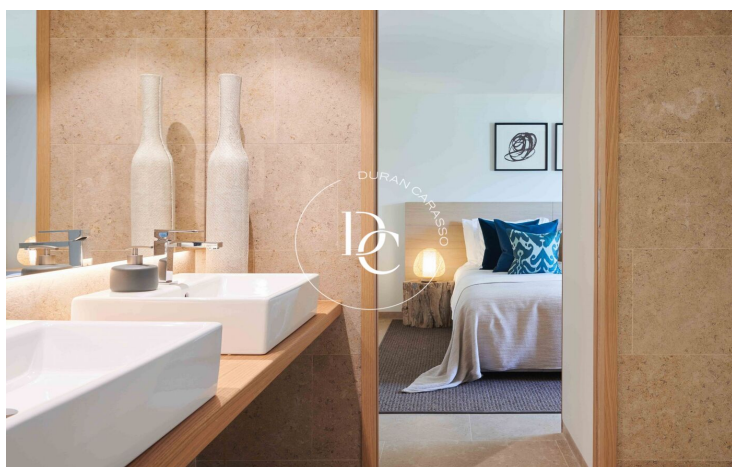

Type	Unit	Surface	Terrace	Bedrooms	Bathrooms	Price	State
House	Casa 1	m ² 352	m ² 289	5	4	€3,300,000	available
House	Casa 2	m ² 352	m ² 289	5	4	€3,400,000	available
House	Casa 3	m ² 352	m ² 289	5	4	€3,600,000	available
House	Casa 8	m ² 352	m ² 289	5	4	€2,800,000	available
House	Casa 11	m ² 352	m ² 289	5	4	€3,000,000	available