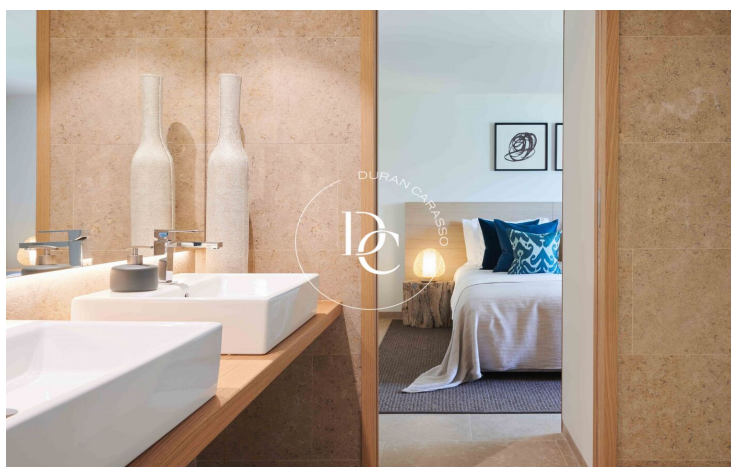

Type	Unit	Surface	Terrace	Bedrooms	Bathrooms	Price	State
House	Casa 1	m ² 352	m ² 289	5	4	€3,300,000	available
House	Casa 2	m ² 352	m ² 289	5	4	€3,400,000	available
House	Casa 3	m ² 352	m ² 289	5	4	€3,600,000	available
House	Casa 8	m ² 352	m ² 289	5	4	€2,800,000	available
House	Casa 11	m ² 352	m ² 289	5	4	€3,000,000	available