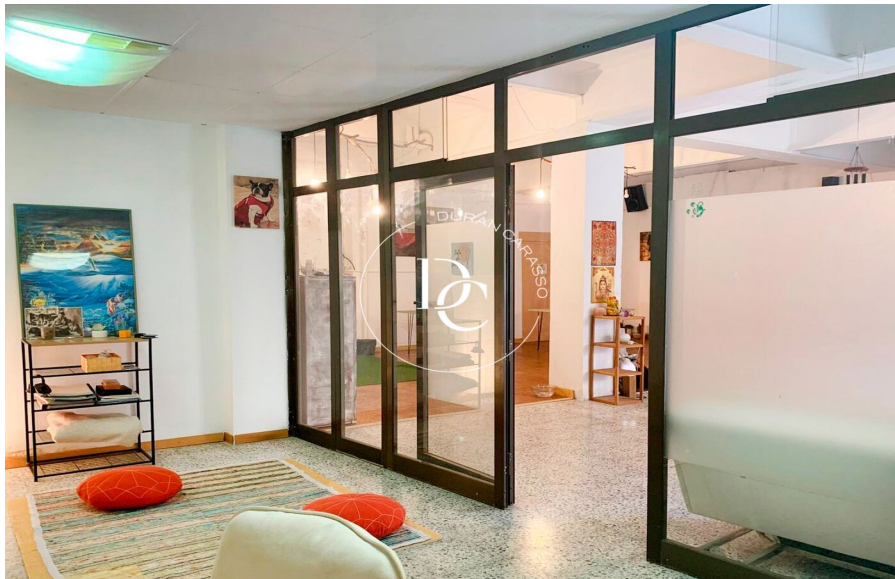

160 m² commercial property for sale in El Prat de Llobregat

Ref. 5734