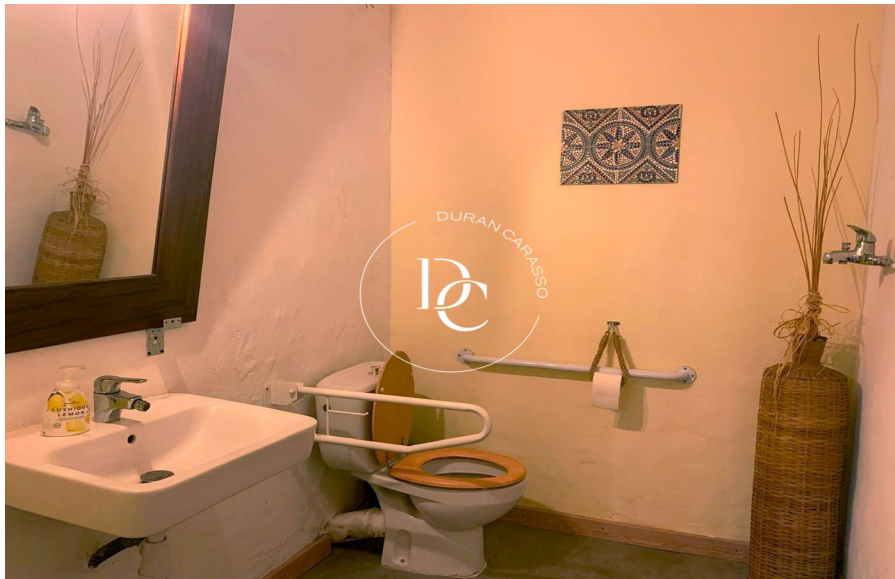

160 m² commercial property for sale in El Prat de Llobregat

Ref. 5734