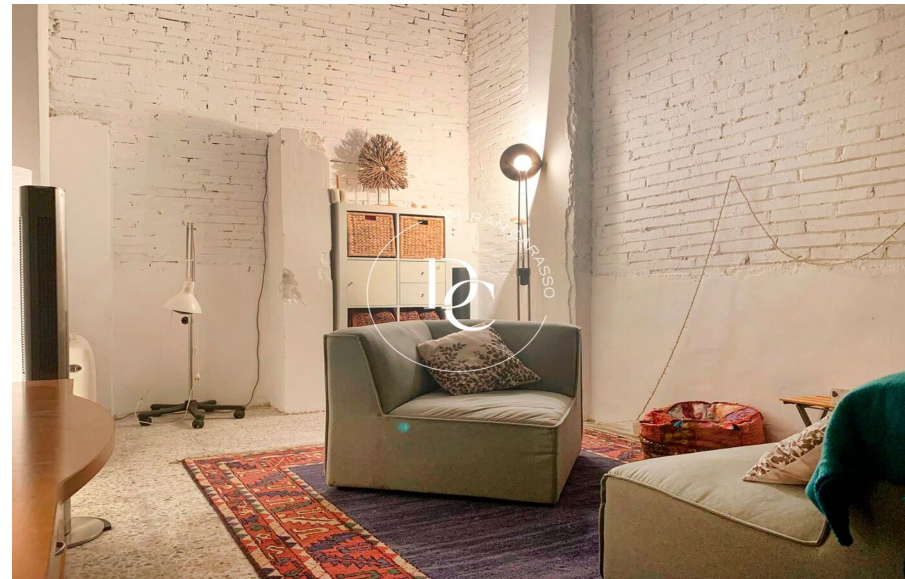

160 m² commercial property for sale in El Prat de Llobregat

Ref. 5734