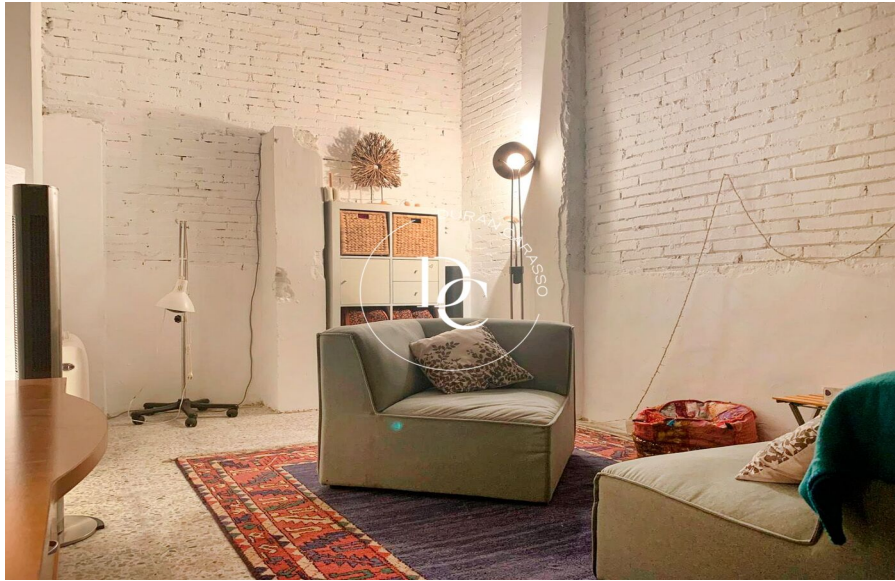

160 m² commercial property for sale in El Prat de Llobregat

Ref. 5734