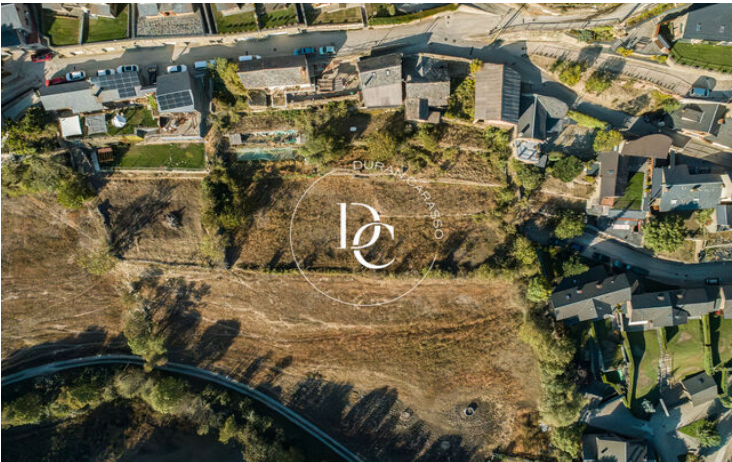

RUSTIC PROPERTY IN GER DE CERDANYA WITH URBAN LAND

Ger / La Cerdanya

Price	€520,000
Plot	720 m ²
Energy classification	G
Emissions rating	G

Ger / La Cerdanya

Discover the hidden gem of Ger de Cerdanya, a real estate investment opportunity that combines a privileged location with generous land a charming rustic estate.

Featured Features:..South Facing Plot: This plot, strategically facing south, ensures exceptional lighting throughout the day, creating an idyllic environment surrounded by rustic fields.

Rustic and Listed Building: In the heart of the plot, within the picturesque town of Ger de Cerdanya, you will discover a charming 330m2 building, distributed over three habitable floors. This rustic structure, listed for its uniqueness, adds character and authenticity to the property.

Panoramic Views: Enjoy unparalleled panoramic views of the Cerdanya Valley, located 10 km from Puigcerdà, the capital of the region, and marvel at the majestic mountains of the Sierra del Cadí and the surrounding natural landscapes.

Building Potential: The total size of the plot allows the construction of up to four homes, offering a unique perspective for investors or those seeking to develop a residential project.

Do not miss the opportunity to enjoy acquiring this exceptional property. Contact us for more information and discover the unlimited potential this rustic property in Ger de Cerdanya has to offer!