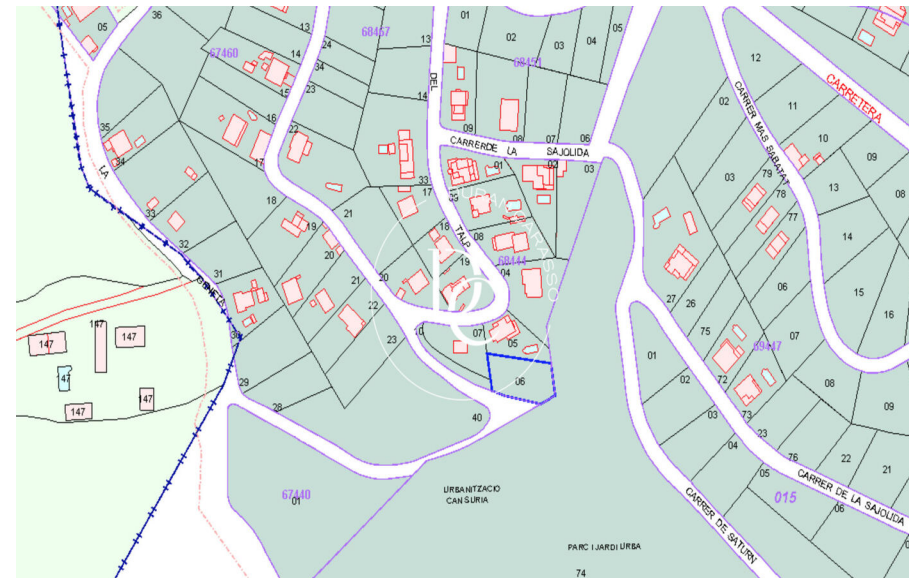

# Durán Carasso

Land of 671 m2 in Olivella, Can Surià, Olivella

Ref. 1145

<https://www.durancarasso.es>

# Land of 671 m2 in Olivella, Can Surià

Ref. 1145