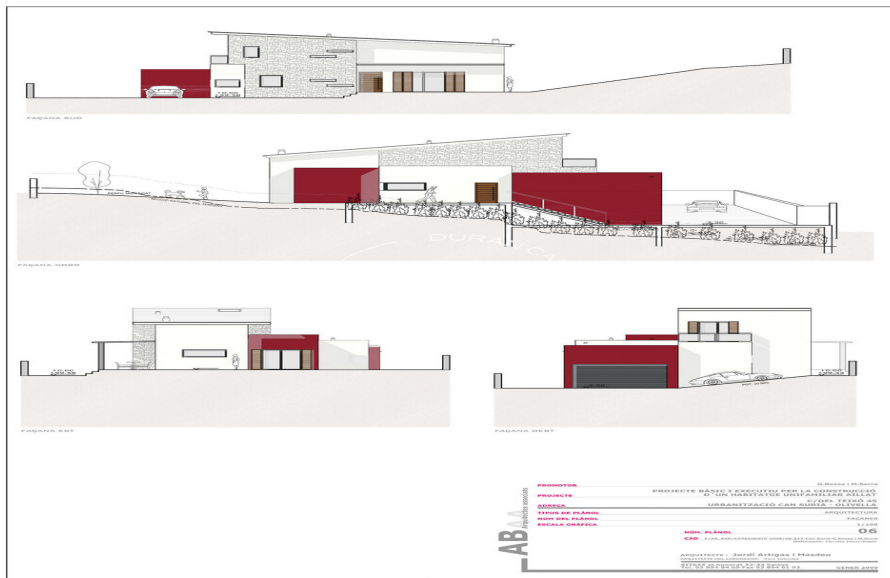

Durán Carasso

Land of 671 m2 in Olivella, Can Surià, Olivella

Ref. 1145

<https://www.durancarasso.es>

Land of 671 m2 in Olivella, Can Surià

Ref. 1145

Land of 671 m2 in Olivella, Can Surià

Ref. 1145