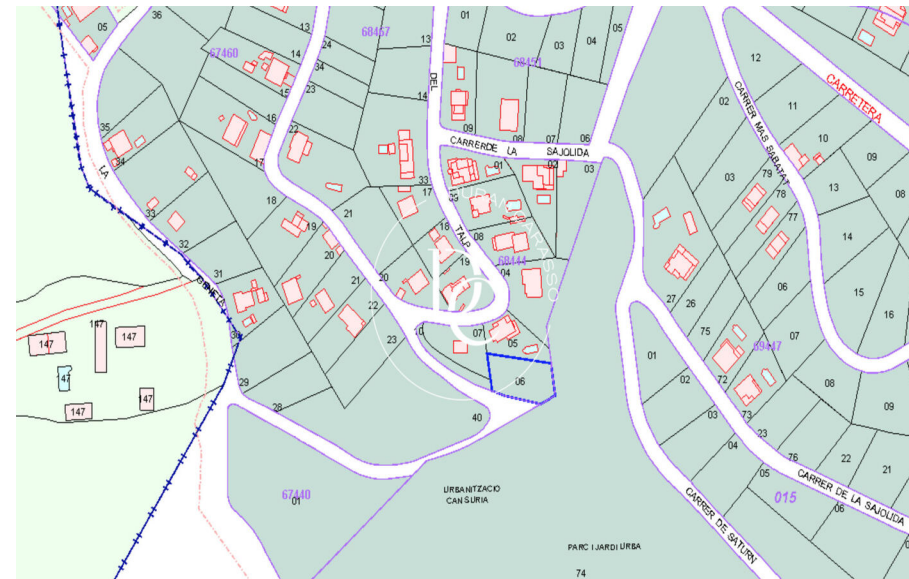

Durán Carasso

Land of 671 m2 in Olivella, Can Surià, Olivella

Ref. 1145

<https://www.durancarasso.es>

Land of 671 m2 in Olivella, Can Surià

Ref. 1145

Land of 671 m2 in Olivella, Can Surià

Ref. 1145