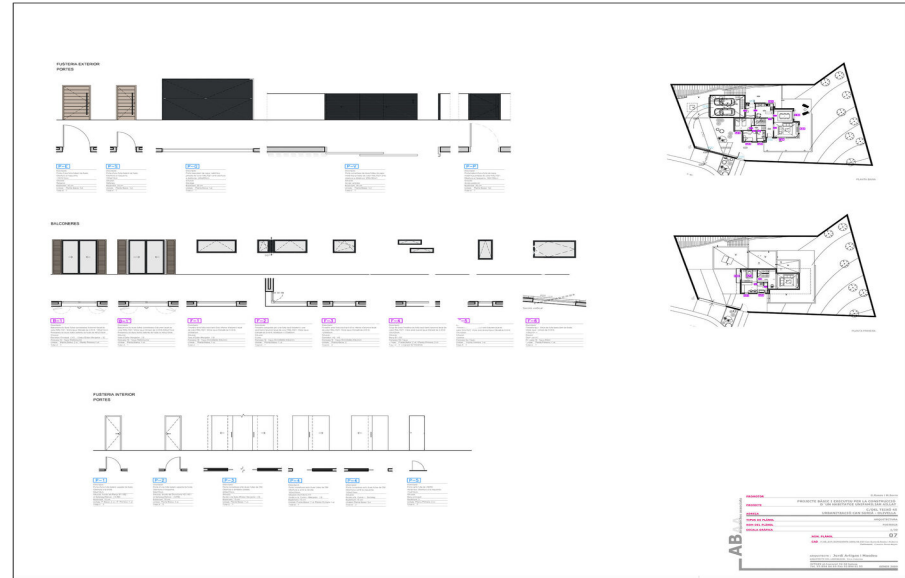

Durán Carasso

Land of 671 m2 in Olivella, Can Surià, Olivella

Ref. 1145

<https://www.durancarasso.es>

Land of 671 m2 in Olivella, Can Surià

Ref. 1145

Land of 671 m2 in Olivella, Can Surià

Ref. 1145