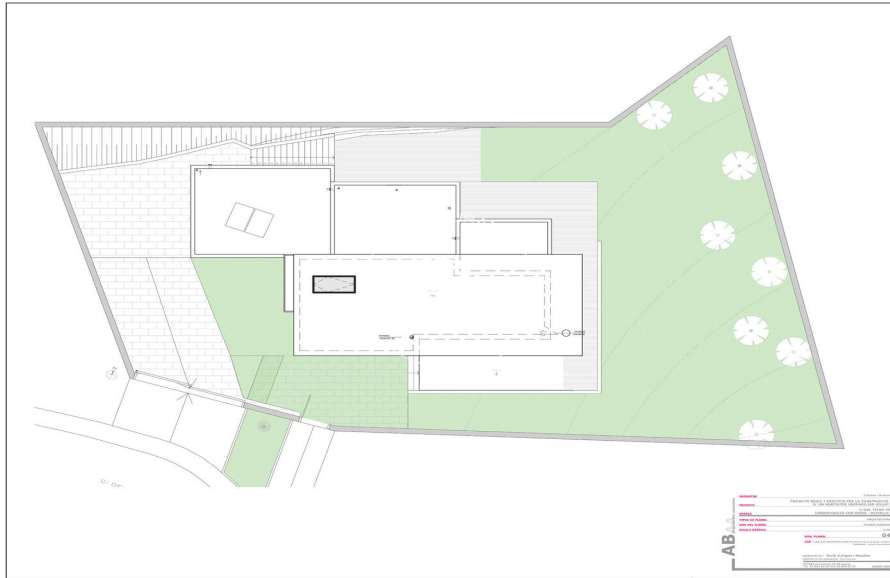

# Durán Carasso

Land of 671 m2 in Olivella, Can Surià, Olivella

Ref. 1145

<https://www.durancarasso.es>

# Land of 671 m2 in Olivella, Can Surià

Ref. 1145