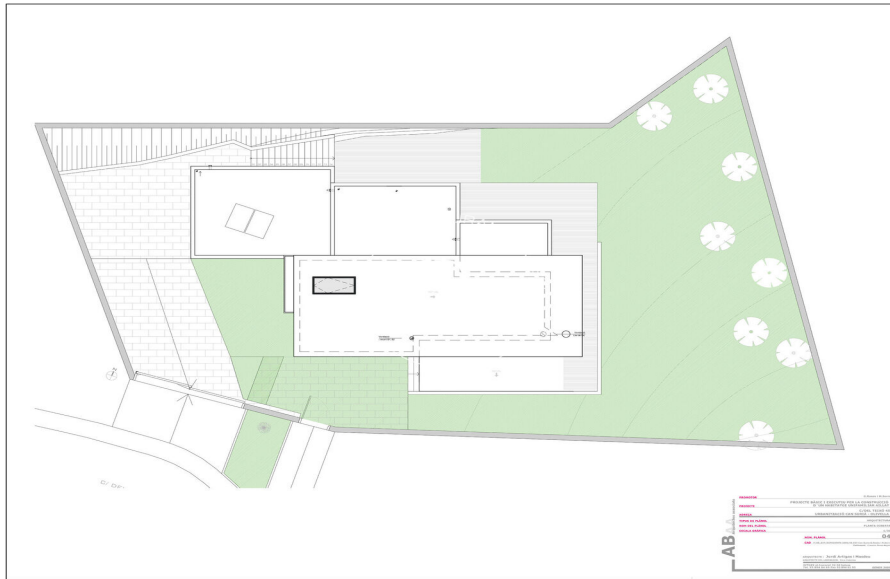

Durán Carasso

Land of 671 m2 in Olivella, Can Surià, Olivella

Ref. 1145

<https://www.durancarasso.es>

Land of 671 m2 in Olivella, Can Surià

Ref. 1145

Land of 671 m2 in Olivella, Can Surià

Ref. 1145