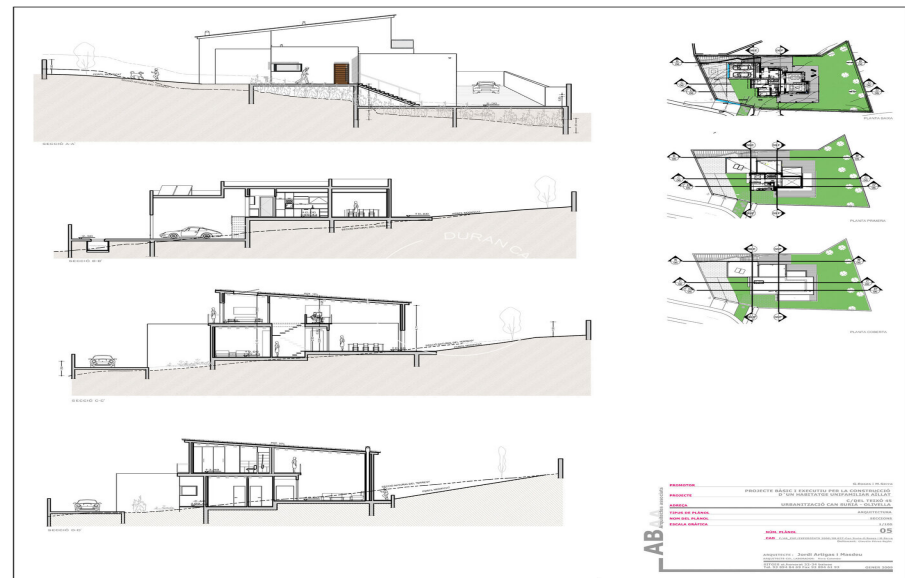

Durán Carasso

Land of 671 m2 in Olivella, Can Surià, Olivella

Ref. 1145

<https://www.durancarasso.es>

Land of 671 m2 in Olivella, Can Surià

Ref. 1145

Land of 671 m2 in Olivella, Can Surià

Ref. 1145