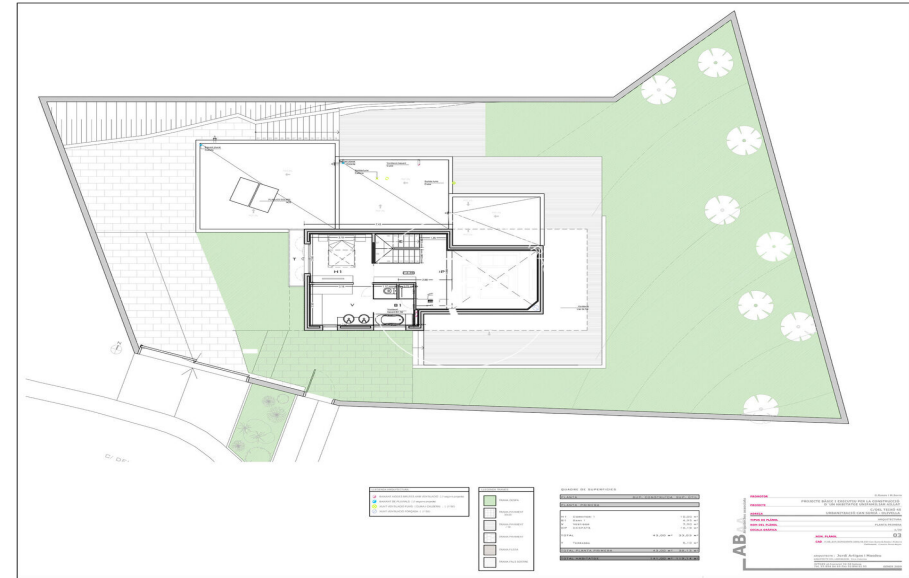

# Durán Carasso

Land of 671 m2 in Olivella, Can Surià, Olivella

Ref. 1145

<https://www.durancarasso.es>

# Land of 671 m2 in Olivella, Can Surià

Ref. 1145