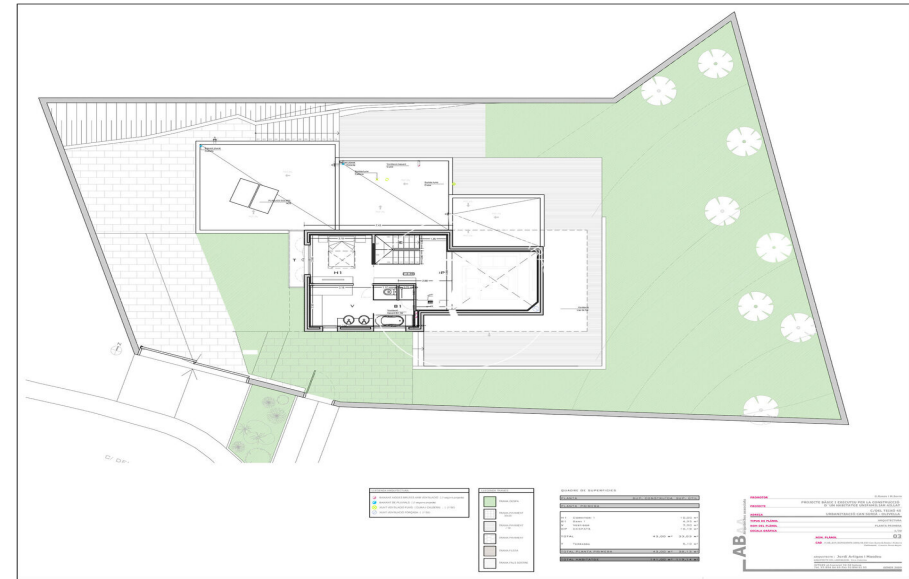

Durán Carasso

Land of 671 m2 in Olivella, Can Surià, Olivella

Ref. 1145

<https://www.durancarasso.es>

Land of 671 m2 in Olivella, Can Surià

Ref. 1145

Land of 671 m2 in Olivella, Can Surià

Ref. 1145