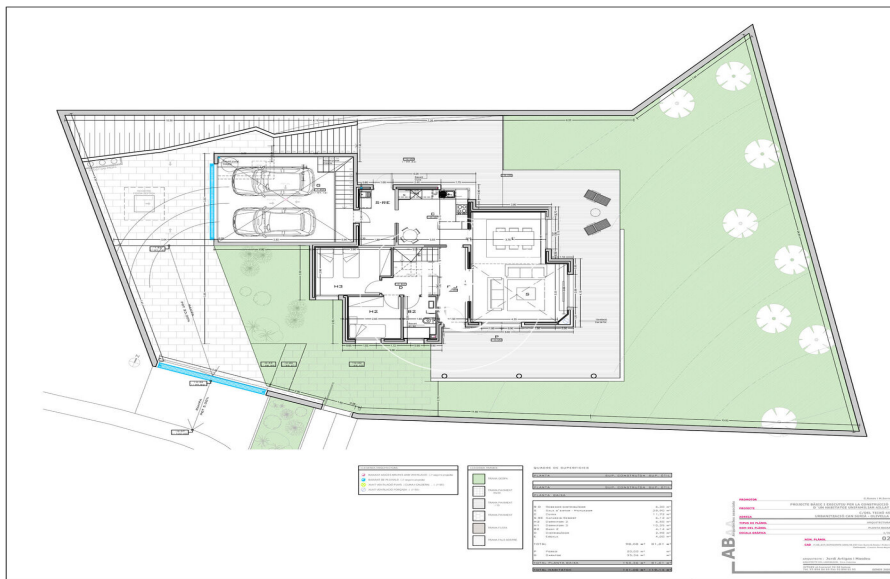

Durán Carasso

Land of 671 m2 in Olivella, Can Surià, Olivella

Ref. 1145

<https://www.durancarasso.es>

Land of 671 m2 in Olivella, Can Surià

Ref. 1145

Land of 671 m2 in Olivella, Can Surià

Ref. 1145