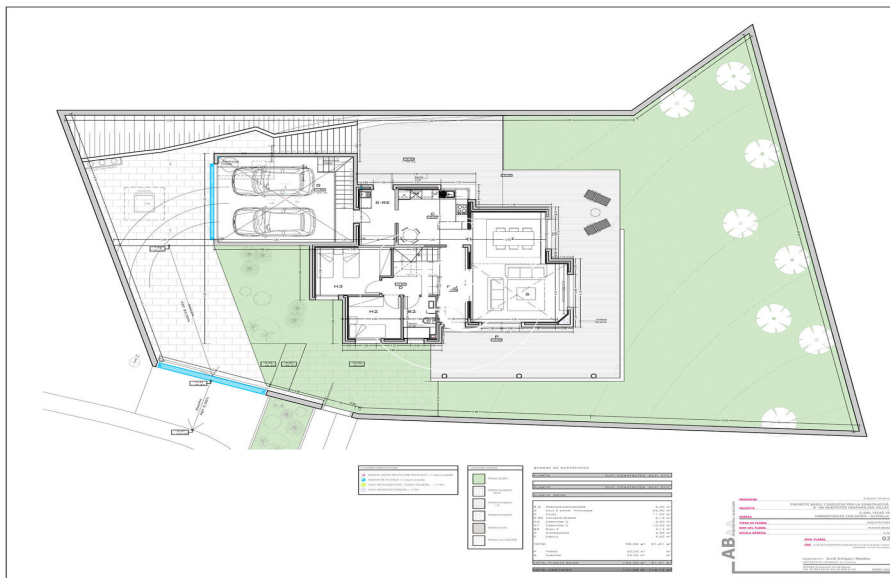

# Durán Carasso

Land of 671 m2 in Olivella, Can Surià, Olivella

Ref. 1145

<https://www.durancarasso.es>

# Land of 671 m2 in Olivella, Can Surià

Ref. 1145