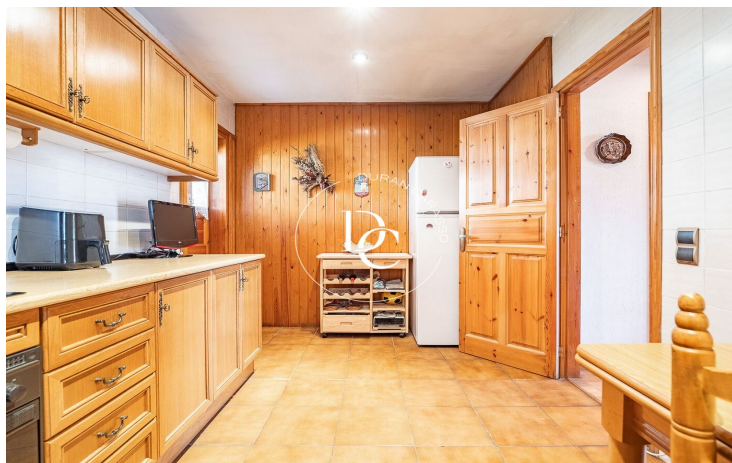

The data of each property is not part of an offer or a contract. Statements made by Durán Carasso Grupo Inmobiliario, verbally or in writing, regarding the property, its condition, or its value, should not be considered accurate or factual. The photographs only show specific parts of the property as they were at the time they were taken. The dimensions, areas, and distances provided are approximate and should be verified by the client. Computer-generated images are only an indication of the possible appearance of the property and may change at any time. Information regarding a property is subject to change at any time.

Contact us if you want more information or to arrange a viewing.