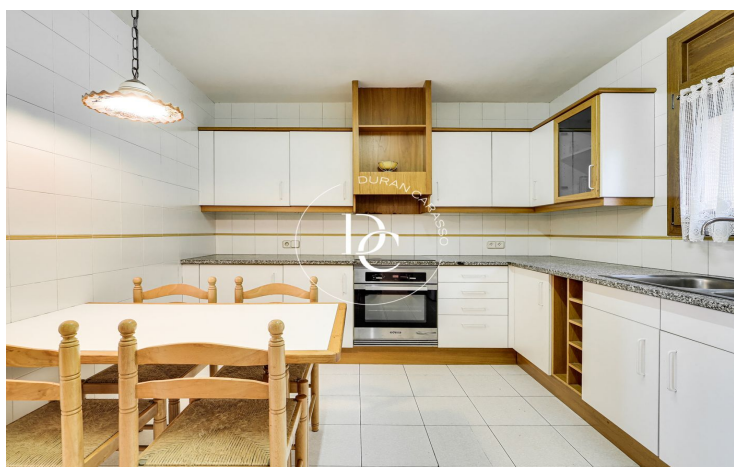

## TOWNHOUSE FOR SALE IN THE CENTER OF PUIGCERDA

Puigcerdà / La Cerdanya

<b>Price</b>	<b>€365,000</b>	✓ Heating	✓ Mountain views
Sur. built	175 m <sup>2</sup>	✓ Backyard	✓ Storage
Bedrooms	4	✓ Furnished	✓ Parking
Bathrooms	3	✓ Balcony	✓ Built in closets
Energy classification	D		
Energy performance index	241.00 kw h/m <sup>2</sup> year		
Emissions rating	C		
Emissions	24.00 co/m <sup>2</sup> year		
Year of construction	1989		