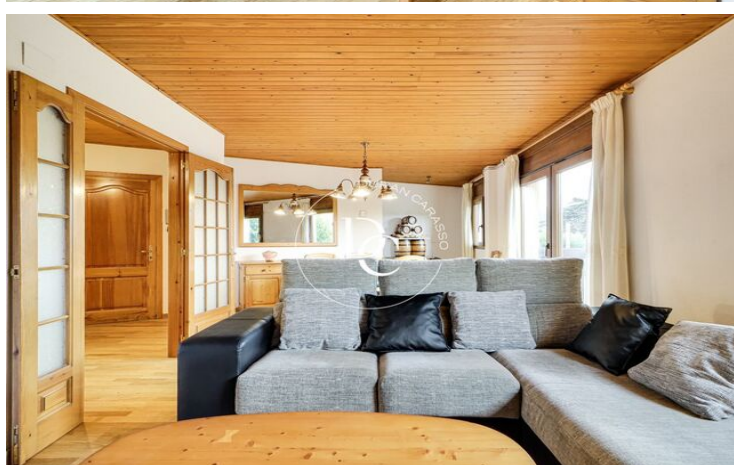

## TOWNHOUSE FOR SALE IN THE CENTER OF PUIGCERDA

Puigcerdà / La Cerdanya

<b>Price</b>	<b>€365,000</b>	✓ Heating	✓ Mountain views
Sur. built	175 m <sup>2</sup>	✓ Backyard	✓ Storage
Bedrooms	4	✓ Furnished	✓ Parking
Bathrooms	3	✓ Balcony	✓ Built in closets
Energy classification	D		
Energy performance index	241.00 kw h/m <sup>2</sup> year		
Emissions rating	C		
Emissions	24.00 co/m <sup>2</sup> year		
Year of construction	1989		