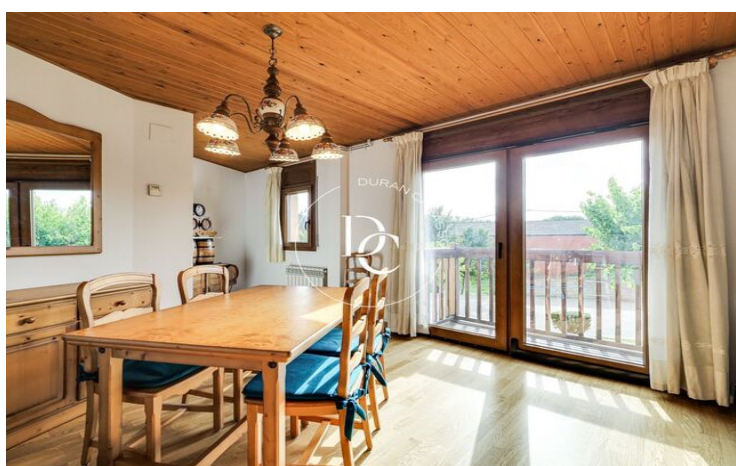

## TOWNHOUSE FOR SALE IN THE CENTER OF PUIGCERDA

Puigcerdà / La Cerdanya

<b>Price</b>	<b>€365,000</b>	✓ Heating	✓ Mountain views
Sur. built	175 m <sup>2</sup>	✓ Backyard	✓ Storage
Bedrooms	4	✓ Furnished	✓ Parking
Bathrooms	3	✓ Balcony	✓ Built in closets
Energy classification	D		
Energy performance index	241.00 kw h/m <sup>2</sup> year		
Emissions rating	C		
Emissions	24.00 co/m <sup>2</sup> year		
Year of construction	1989		