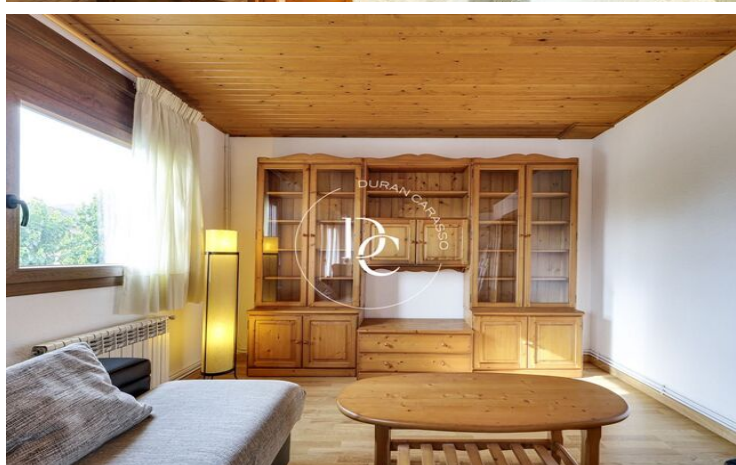

## TOWNHOUSE FOR SALE IN THE CENTER OF PUIGCERDA

Puigcerdà / La Cerdanya

<b>Price</b>	<b>€365,000</b>	✓ Heating	✓ Mountain views
Sur. built	175 m <sup>2</sup>	✓ Backyard	✓ Storage
Bedrooms	4	✓ Furnished	✓ Parking
Bathrooms	3	✓ Balcony	✓ Built in closets
Energy classification	D		
Energy performance index	241.00 kw h/m <sup>2</sup> year		
Emissions rating	C		
Emissions	24.00 co/m <sup>2</sup> year		
Year of construction	1989		