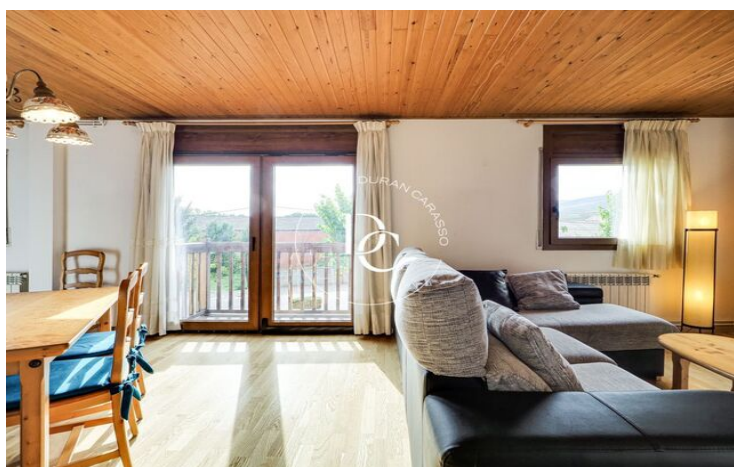

## TOWNHOUSE FOR SALE IN THE CENTER OF PUIGCERDA

Puigcerdà / La Cerdanya

<b>Price</b>	<b>€365,000</b>	✓ Heating	✓ Mountain views
Sur. built	175 m <sup>2</sup>	✓ Backyard	✓ Storage
Bedrooms	4	✓ Furnished	✓ Parking
Bathrooms	3	✓ Balcony	✓ Built in closets
Energy classification	D		
Energy performance index	241.00 kw h/m <sup>2</sup> year		
Emissions rating	C		
Emissions	24.00 co/m <sup>2</sup> year		
Year of construction	1989		