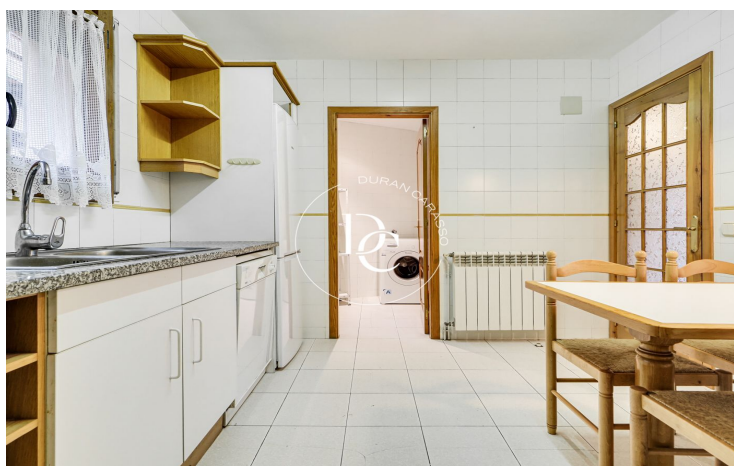

## TOWNHOUSE FOR SALE IN THE CENTER OF PUIGCERDA

Puigcerdà / La Cerdanya

<b>Price</b>	<b>€365,000</b>	✓ Heating	✓ Mountain views
Sur. built	175 m <sup>2</sup>	✓ Backyard	✓ Storage
Bedrooms	4	✓ Furnished	✓ Parking
Bathrooms	3	✓ Balcony	✓ Built in closets
Energy classification	D		
Energy performance index	241.00 kw h/m <sup>2</sup> year		
Emissions rating	C		
Emissions	24.00 co/m <sup>2</sup> year		
Year of construction	1989		