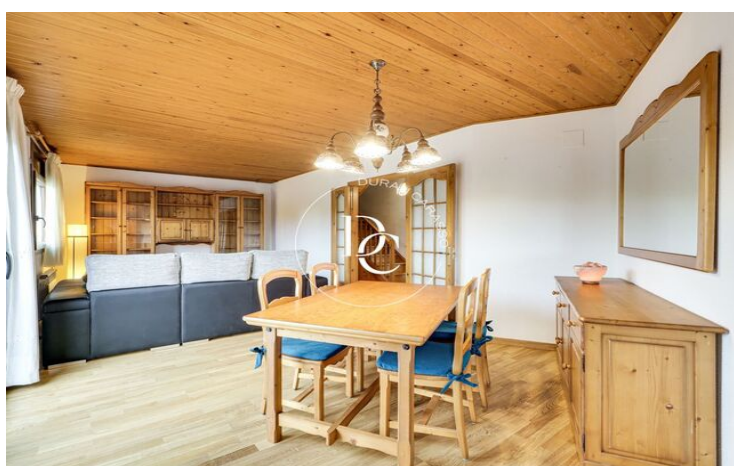

## TOWNHOUSE FOR SALE IN THE CENTER OF PUIGCERDA

Puigcerdà / La Cerdanya

<b>Price</b>	<b>€365,000</b>	✓ Heating	✓ Mountain views
Sur. built	175 m <sup>2</sup>	✓ Backyard	✓ Storage
Bedrooms	4	✓ Furnished	✓ Parking
Bathrooms	3	✓ Balcony	✓ Built in closets
Energy classification	D		
Energy performance index	241.00 kw h/m <sup>2</sup> year		
Emissions rating	C		
Emissions	24.00 co/m <sup>2</sup> year		
Year of construction	1989		