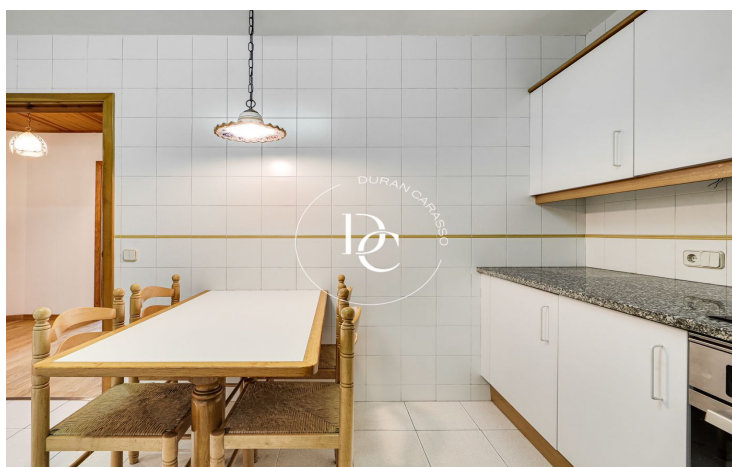

## TOWNHOUSE FOR SALE IN THE CENTER OF PUIGCERDA

Puigcerdà / La Cerdanya

<b>Price</b>	<b>€365,000</b>	✓ Heating	✓ Mountain views
Sur. built	175 m <sup>2</sup>	✓ Backyard	✓ Storage
Bedrooms	4	✓ Furnished	✓ Parking
Bathrooms	3	✓ Balcony	✓ Built in closets
Energy classification	D		
Energy performance index	241.00 kw h/m <sup>2</sup> year		
Emissions rating	C		
Emissions	24.00 co/m <sup>2</sup> year		
Year of construction	1989		