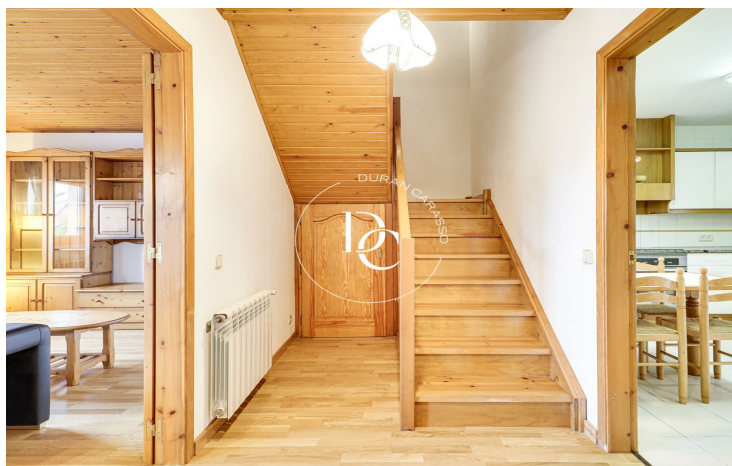

## TOWNHOUSE FOR SALE IN THE CENTER OF PUIGCERDA

Puigcerdà / La Cerdanya

<b>Price</b>	<b>€365,000</b>	✓ Heating	✓ Mountain views
Sur. built	175 m <sup>2</sup>	✓ Backyard	✓ Storage
Bedrooms	4	✓ Furnished	✓ Parking
Bathrooms	3	✓ Balcony	✓ Built in closets
Energy classification	D		
Energy performance index	241.00 kw h/m <sup>2</sup> year		
Emissions rating	C		
Emissions	24.00 co/m <sup>2</sup> year		
Year of construction	1989		