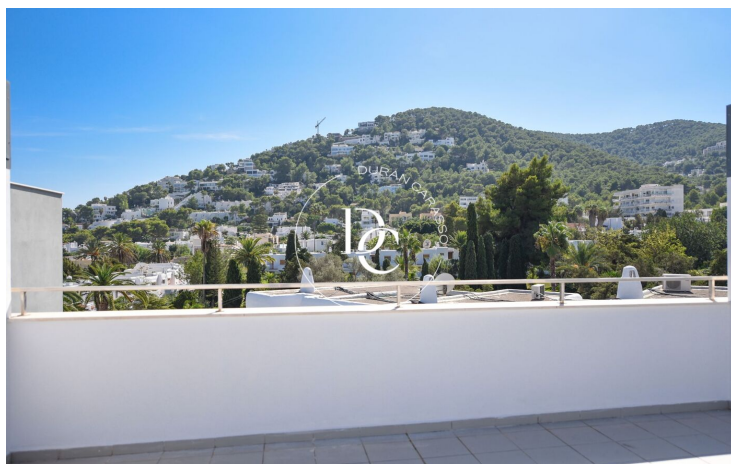

The data of each property is not part of an offer or a contract. Statements made by Durán Carasso Grupo Inmobiliario, verbally or in writing, regarding the property, its condition, or its value, should not be considered accurate or factual. The photographs only show specific parts of the property as they were at the time they were taken. The dimensions, areas, and distances provided are approximate and should be verified by the client. Computer-generated images are only an indication of the possible appearance of the property and may change at any time. Information regarding a property is subject to change at any time.

Contact us if you want more information or to arrange a viewing.