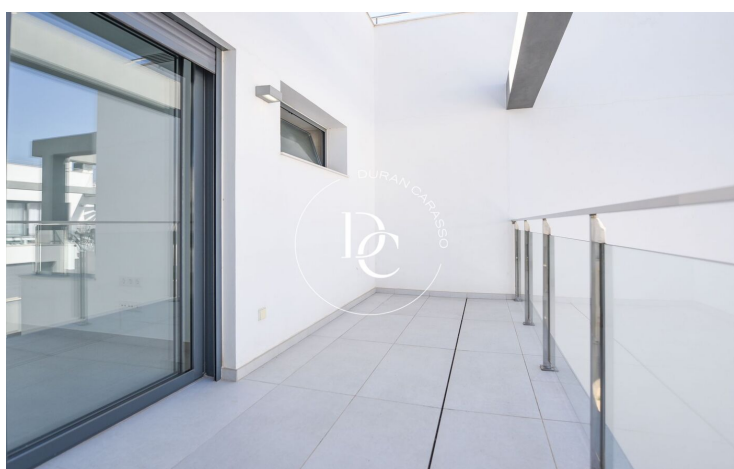

The data of each property is not part of an offer or a contract. Statements made by Durán Carasso Grupo Inmobiliario, verbally or in writing, regarding the property, its condition, or its value, should not be considered accurate or factual. The photographs only show specific parts of the property as they were at the time they were taken. The dimensions, areas, and distances provided are approximate and should be verified by the client. Computer-generated images are only an indication of the possible appearance of the property and may change at any time. Information regarding a property is subject to change at any time.

Contact us if you want more information or to arrange a viewing.