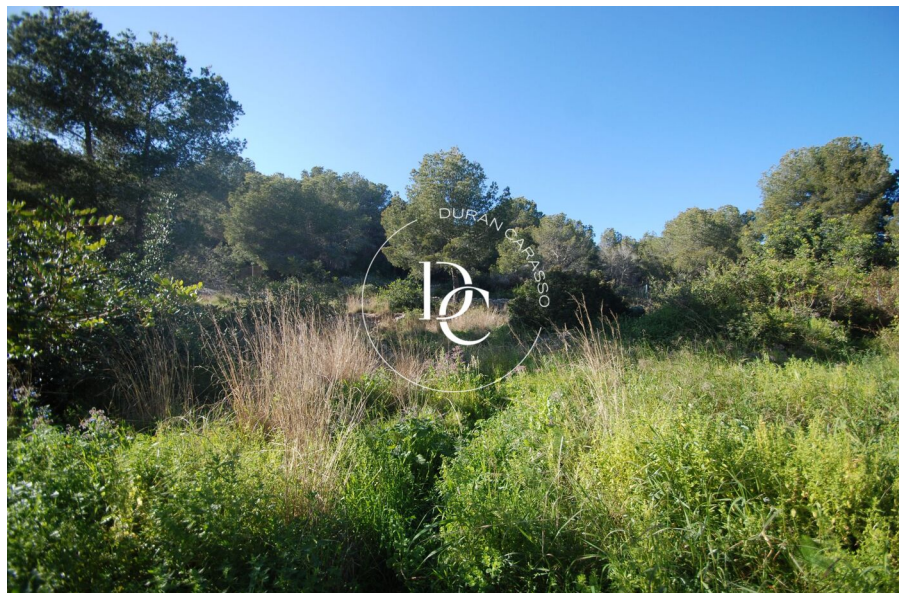

Large peaceful plot for sale in Sitges

Ref. 5937

Live in a forest-like setting close to town

Duran Carasso presents this large plot of 1168m2 located in one of the most sought-after and exclusive areas of Sitges, offering a unique opportunity for those looking to build the house of their dreams. This is an area of great peace and tranquility with lots of nature and forest around, very close to the town center and the beaches of Sitges. This plot, almost completely flat, allows you to build a house consisting of a ground floor plus first floor and basement. A house with more than 450m2 could be built on the ground floor + first floor. The same surface area as the ground floor can be built on the basement. If you want to live in a natural environment and with easy access to services and amenities, this location is ideal to enjoy the tranquility and lifestyle that Sitges offers. D...

Plot surface	1,168 m²

Purchase-sale price	700,000 € + taxes