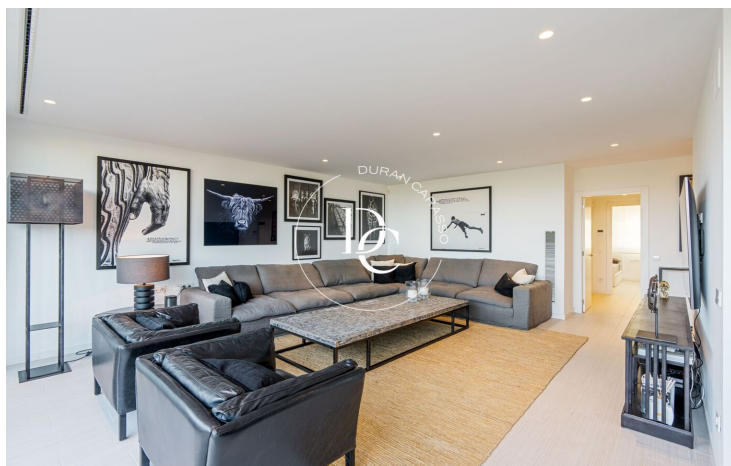

The data of each property is not part of an offer or a contract. Statements made by Durán Carasso Grupo Inmobiliario, verbally or in writing, regarding the property, its condition, or its value, should not be considered accurate or factual. The photographs only show specific parts of the property as they were at the time they were taken. The dimensions, areas, and distances provided are approximate and should be verified by the client. Computer-generated images are only an indication of the possible appearance of the property and may change at any time. Information regarding a property is subject to change at any time.

Contact us if you want more information or to arrange a viewing.