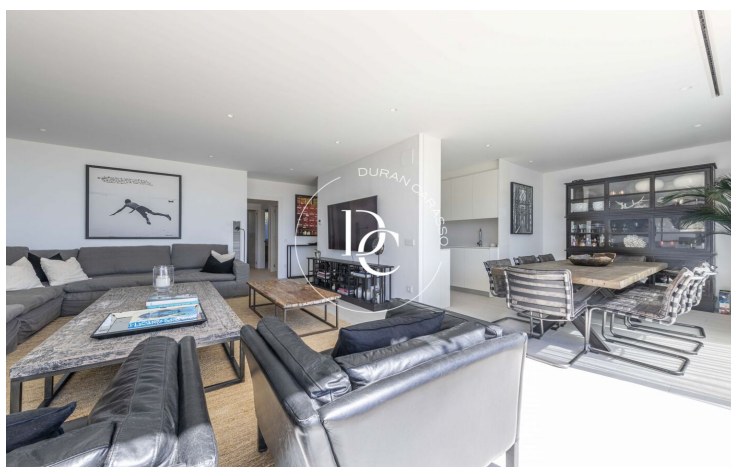

The data of each property is not part of an offer or a contract. Statements made by Durán Carasso Grupo Inmobiliario, verbally or in writing, regarding the property, its condition, or its value, should not be considered accurate or factual. The photographs only show specific parts of the property as they were at the time they were taken. The dimensions, areas, and distances provided are approximate and should be verified by the client. Computer-generated images are only an indication of the possible appearance of the property and may change at any time. Information regarding a property is subject to change at any time.

Contact us if you want more information or to arrange a viewing.