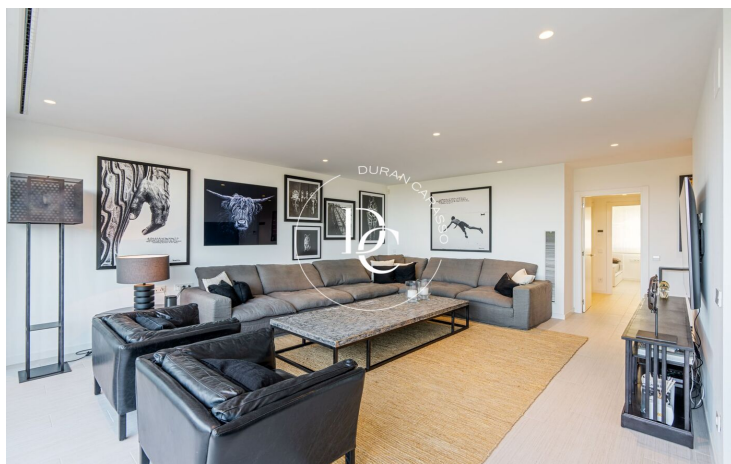

The data of each property is not part of an offer or a contract. Statements made by Durán Carasso Grupo Inmobiliario, verbally or in writing, regarding the property, its condition, or its value, should not be considered accurate or factual. The photographs only show specific parts of the property as they were at the time they were taken. The dimensions, areas, and distances provided are approximate and should be verified by the client. Computer-generated images are only an indication of the possible appearance of the property and may change at any time. Information regarding a property is subject to change at any time.

Contact us if you want more information or to arrange a viewing.