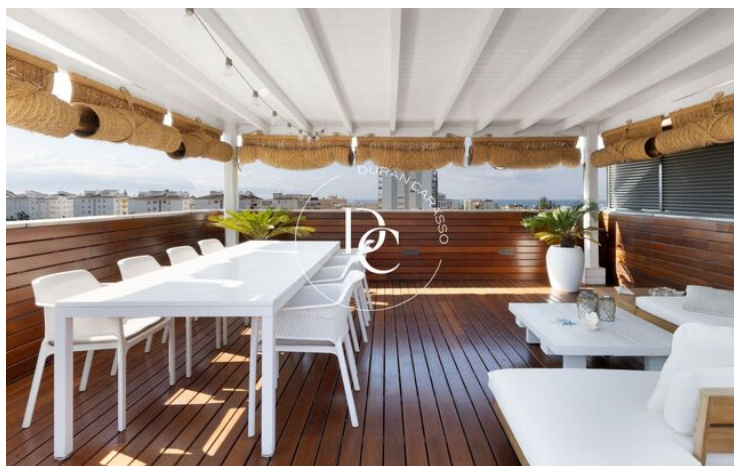

On the upper floor we find a beautiful studio with access to a spectacular terrace - solarium with great privacy and spectacular views of the sea.

Parking space and storage room included.

The farm has an elevator, community pool and garden.