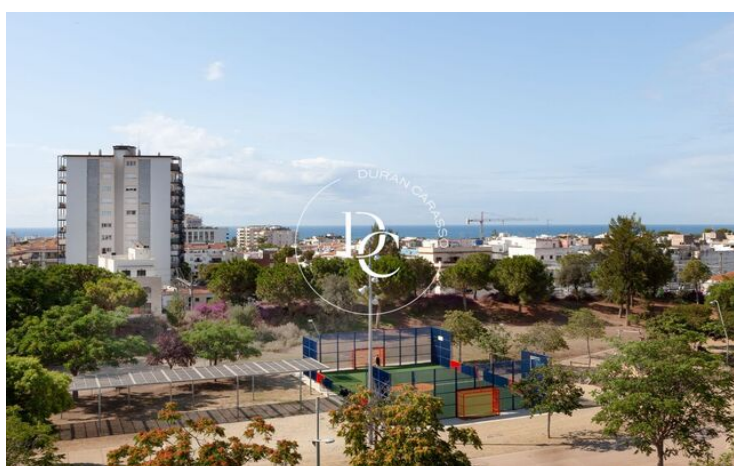

## La Plana / Sitges

Spectacular duplex penthouse in one of the most popular areas of Sitges, the location is unbeatable, two minutes from the center, in La Plana - Sitges.

When we enter the attic we find the hall where the day and night area is separated.

On the upper floor we find a beautiful studio with access to a spectacular terrace - solarium with great privacy and spectacular views of the sea.

Parking space and storage room included.

The farm has an elevator, community pool and garden.