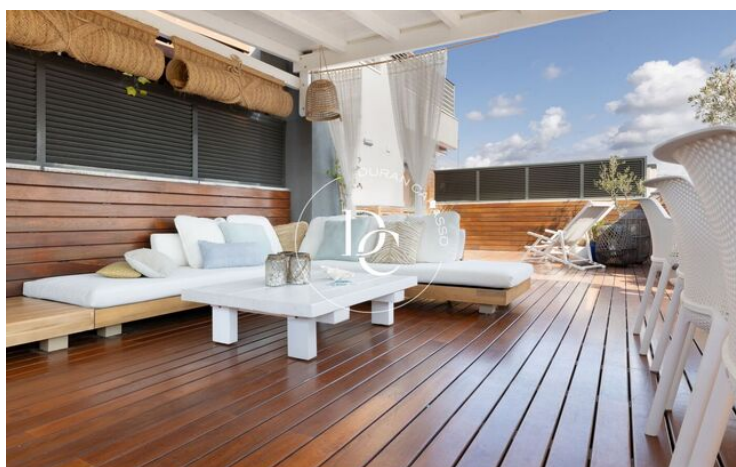

On the upper floor we find a beautiful studio with access to a spectacular terrace - solarium with great privacy and spectacular views of the sea.

Parking space and storage room included.

The farm has an elevator, community pool and garden.