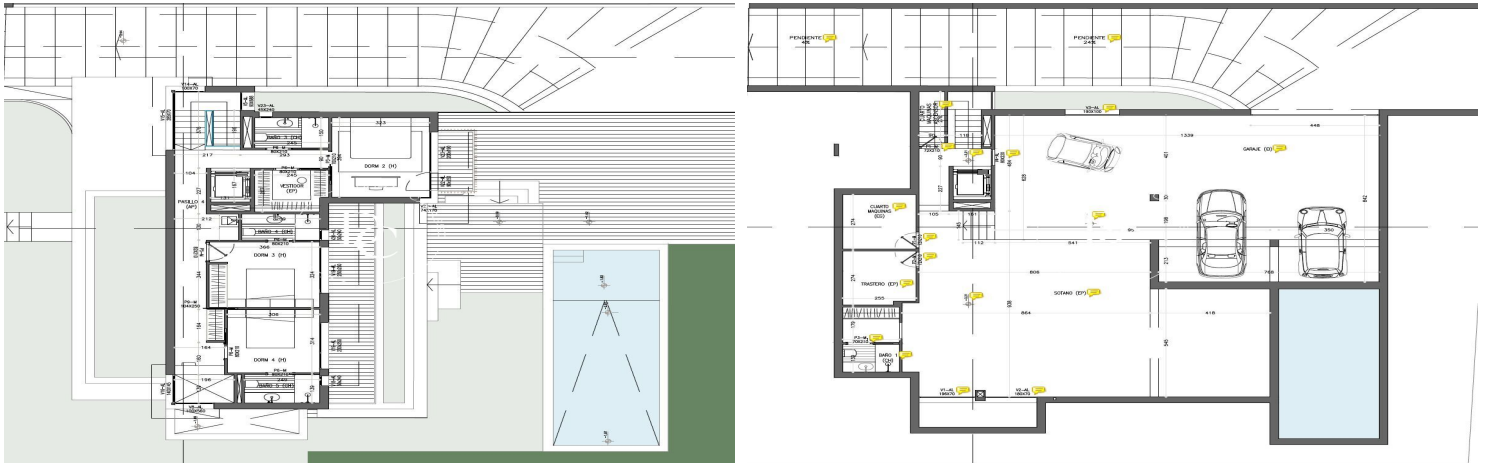

The data of each property is not part of an offer or a contract. Statements made by Durán Carasso Grupo Inmobiliario, verbally or in writing, regarding the property, its condition, or its value, should not be considered accurate or factual. The photographs only show specific parts of the property as they were at the time they were taken. The dimensions, areas, and distances provided are approximate and should be verified by the client. Computer-generated images are only an indication of the possible appearance of the property and may change at any time. Information regarding a property is subject to change at any time.

Contact us if you want more information or to arrange a viewing.