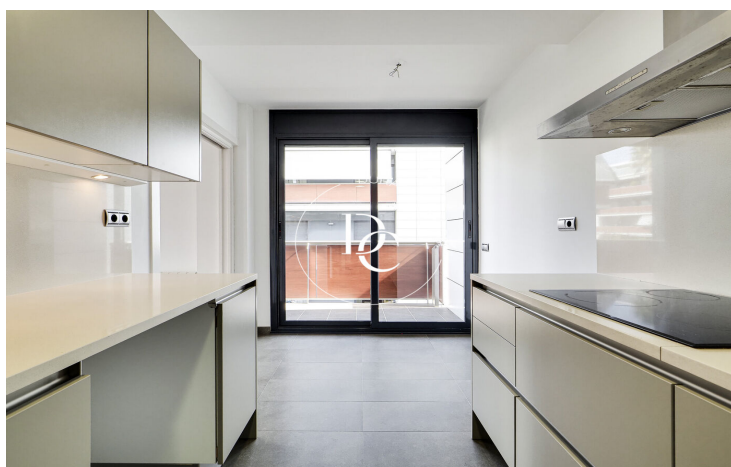

The data of each property is not part of an offer or a contract. Statements made by Durán Carasso Grupo Inmobiliario, verbally or in writing, regarding the property, its condition, or its value, should not be considered accurate or factual. The photographs only show specific parts of the property as they were at the time they were taken. The dimensions, areas, and distances provided are approximate and should be verified by the client. Computer-generated images are only an indication of the possible appearance of the property and may change at any time. Information regarding a property is subject to change at any time.

Contact us if you want more information or to arrange a viewing.