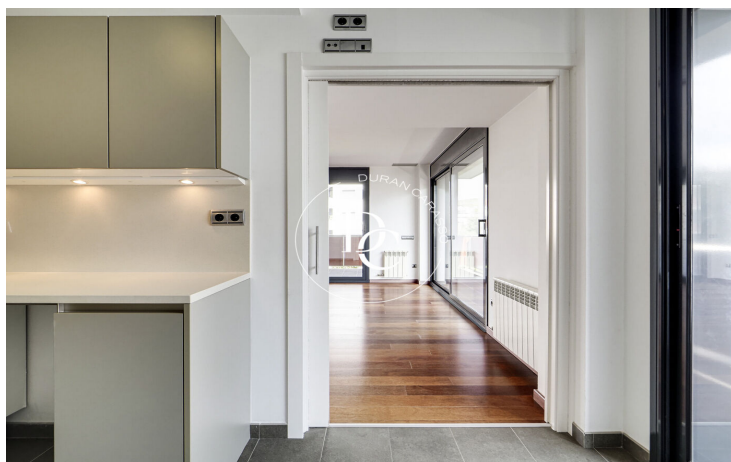

The data of each property is not part of an offer or a contract. Statements made by Durán Carasso Grupo Inmobiliario, verbally or in writing, regarding the property, its condition, or its value, should not be considered accurate or factual. The photographs only show specific parts of the property as they were at the time they were taken. The dimensions, areas, and distances provided are approximate and should be verified by the client. Computer-generated images are only an indication of the possible appearance of the property and may change at any time. Information regarding a property is subject to change at any time.

Contact us if you want more information or to arrange a viewing.