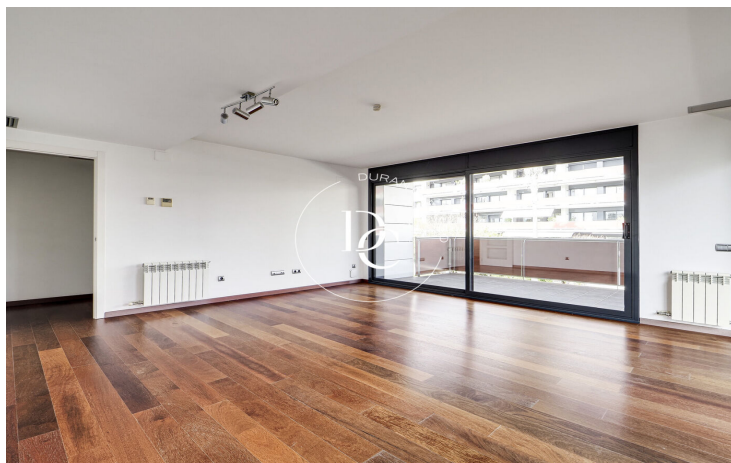

The data of each property is not part of an offer or a contract. Statements made by Durán Carasso Grupo Inmobiliario, verbally or in writing, regarding the property, its condition, or its value, should not be considered accurate or factual. The photographs only show specific parts of the property as they were at the time they were taken. The dimensions, areas, and distances provided are approximate and should be verified by the client. Computer-generated images are only an indication of the possible appearance of the property and may change at any time. Information regarding a property is subject to change at any time.

Contact us if you want more information or to arrange a viewing.