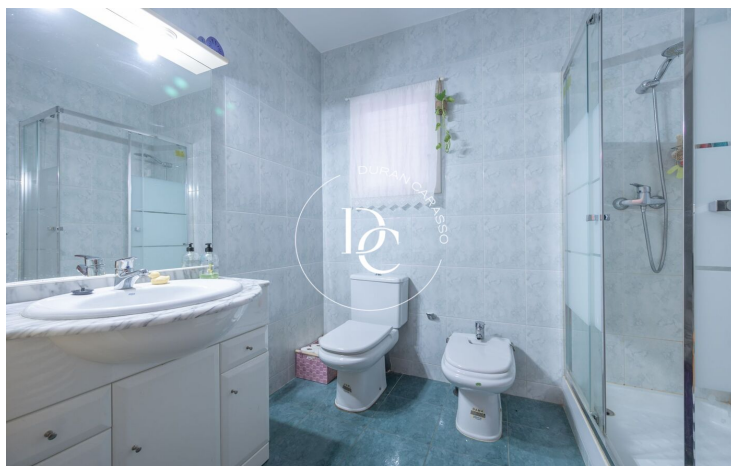

The data of each property is not part of an offer or a contract. Statements made by Durán Carasso Grupo Inmobiliario, verbally or in writing, regarding the property, its condition, or its value, should not be considered accurate or factual. The photographs only show specific parts of the property as they were at the time they were taken. The dimensions, areas, and distances provided are approximate and should be verified by the client. Computer-generated images are only an indication of the possible appearance of the property and may change at any time. Information regarding a property is subject to change at any time.

Contact us if you want more information or to arrange a viewing.