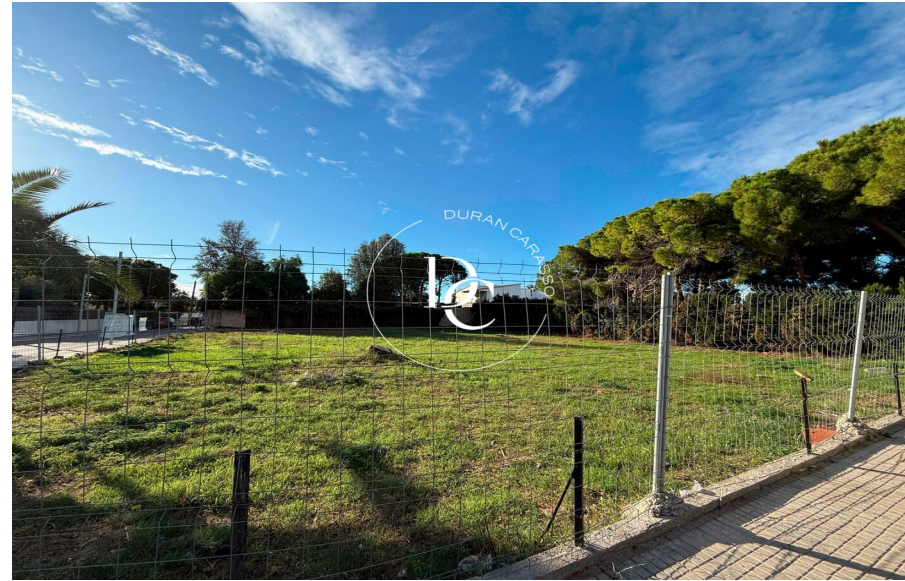

Plot for sale in the exclusive area of Vinyet

Ref. 5696