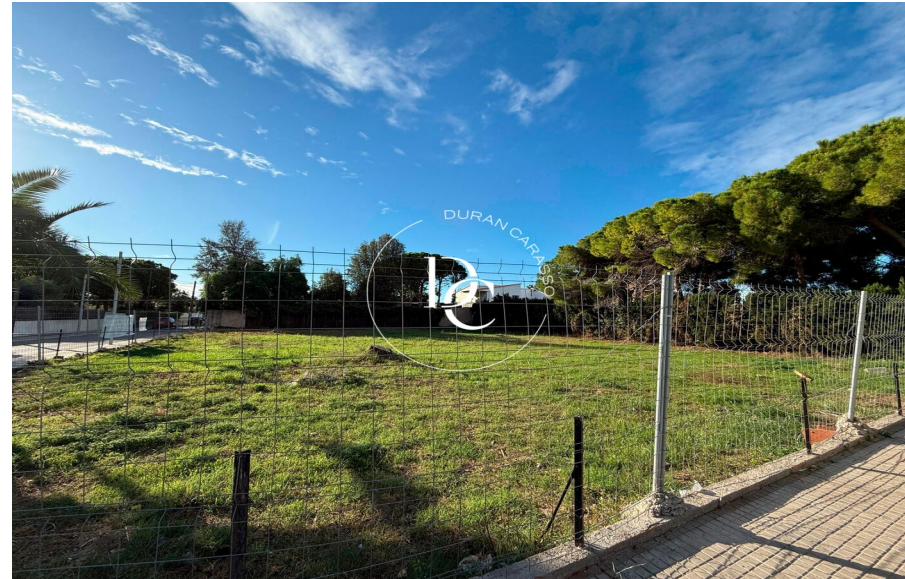

Plot for sale in the exclusive area of Vinyet

Ref. 5696