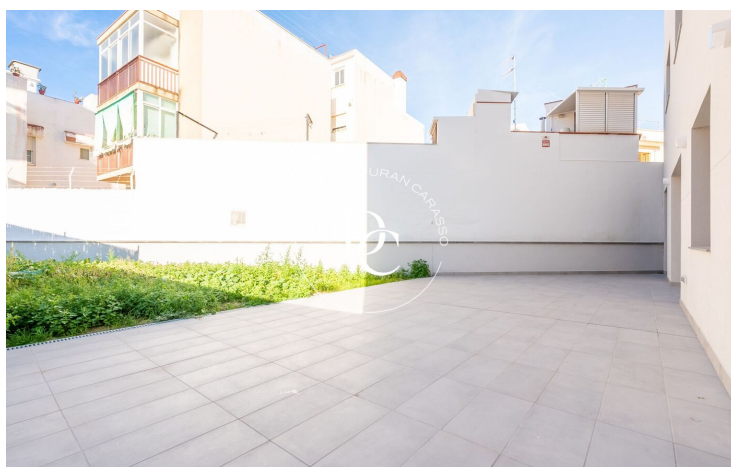

The data of each property is not part of an offer or a contract. Statements made by Durán Carasso Grupo Inmobiliario, verbally or in writing, regarding the property, its condition, or its value, should not be considered accurate or factual. The photographs only show specific parts of the property as they were at the time they were taken. The dimensions, areas, and distances provided are approximate and should be verified by the client. Computer-generated images are only an indication of the possible appearance of the property and may change at any time. Information regarding a property is subject to change at any time.

Contact us if you want more information or to arrange a viewing.