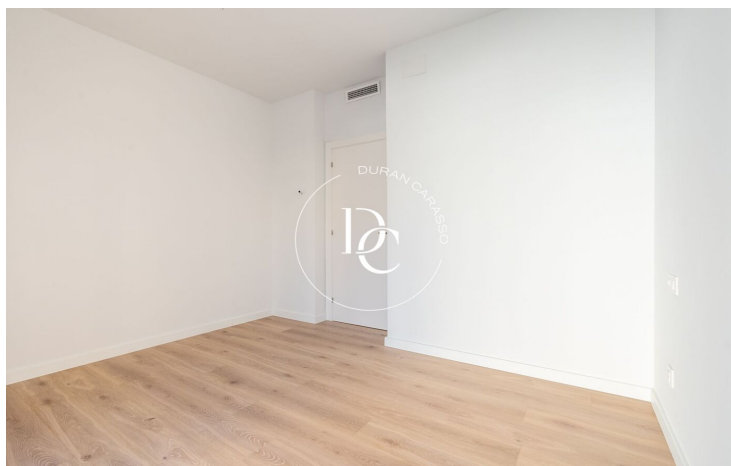

The data of each property is not part of an offer or a contract. Statements made by Durán Carasso Grupo Inmobiliario, verbally or in writing, regarding the property, its condition, or its value, should not be considered accurate or factual. The photographs only show specific parts of the property as they were at the time they were taken. The dimensions, areas, and distances provided are approximate and should be verified by the client. Computer-generated images are only an indication of the possible appearance of the property and may change at any time. Information regarding a property is subject to change at any time.

Contact us if you want more information or to arrange a viewing.