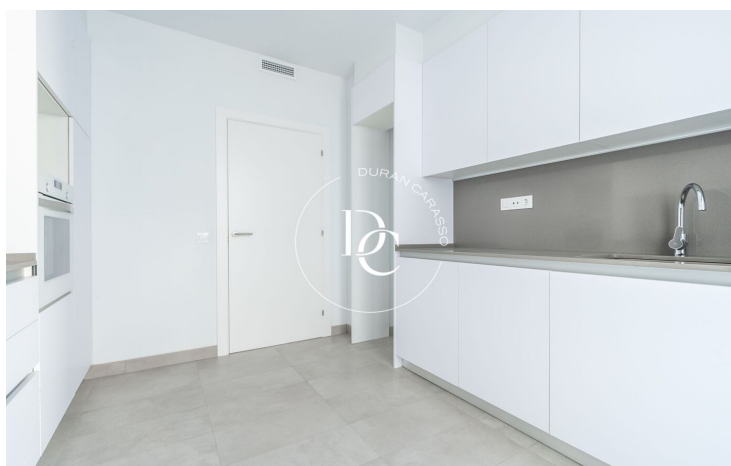

The data of each property is not part of an offer or a contract. Statements made by Durán Carasso Grupo Inmobiliario, verbally or in writing, regarding the property, its condition, or its value, should not be considered accurate or factual. The photographs only show specific parts of the property as they were at the time they were taken. The dimensions, areas, and distances provided are approximate and should be verified by the client. Computer-generated images are only an indication of the possible appearance of the property and may change at any time. Information regarding a property is subject to change at any time.

Contact us if you want more information or to arrange a viewing.