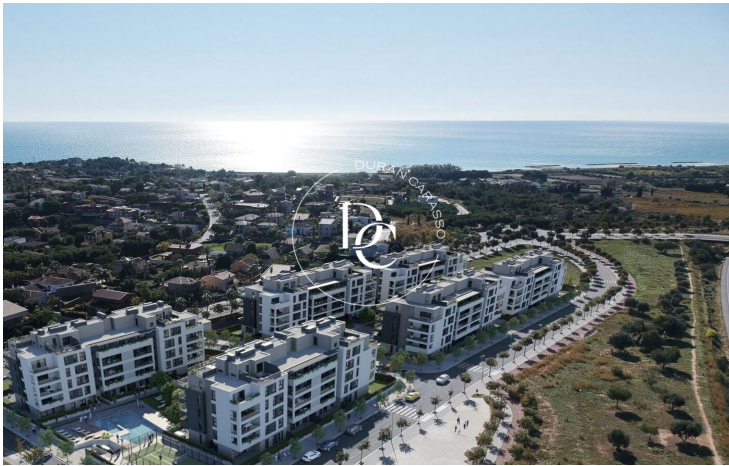

The data of each property is not part of an offer or a contract. Statements made by Durán Carasso Grupo Inmobiliario, verbally or in writing, regarding the property, its condition, or its value, should not be considered accurate or factual. The photographs only show specific parts of the property as they were at the time they were taken. The dimensions, areas, and distances provided are approximate and should be verified by the client. Computer-generated images are only an indication of the possible appearance of the property and may change at any time. Information regarding a property is subject to change at any time.

Contact us if you want more information or to arrange a viewing.