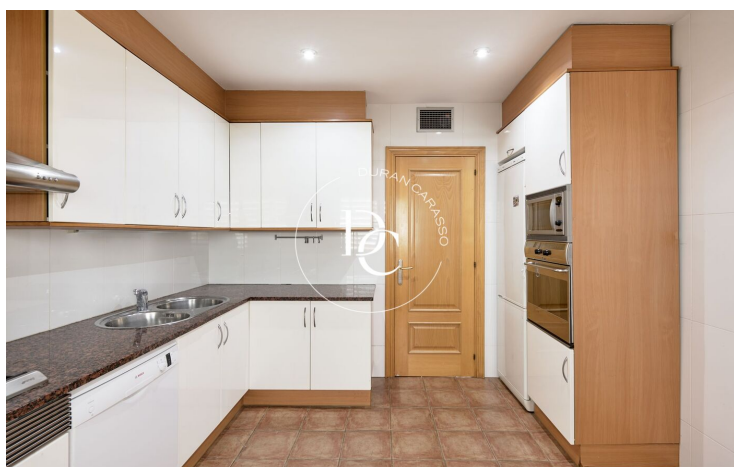

Les données de chaque bien immobilier ne font pas partie d'une offre ou d'un contrat. Les déclarations faites par Durán Carasso Grupo Inmobiliario, verbalement ou par écrit, concernant les biens immobiliers, leur état ou leur valeur, ne doivent pas être considérées comme exactes ou factuelles. Les photographies montrent uniquement des parties spécifiques des biens tels qu'ils étaient au moment de leur prise. Les dimensions, superficies et distances fournies ne sont qu'approximatives et doivent être vérifiées par le client. Les images générées par ordinateur ne sont qu'une indication de l'aspect potentiel des biens et peuvent changer à tout moment. Les informations concernant un bien immobilier sont susceptibles de changer à tout moment.

Contactez-nous si vous souhaitez plus d'informations ou pour organiser une visite.