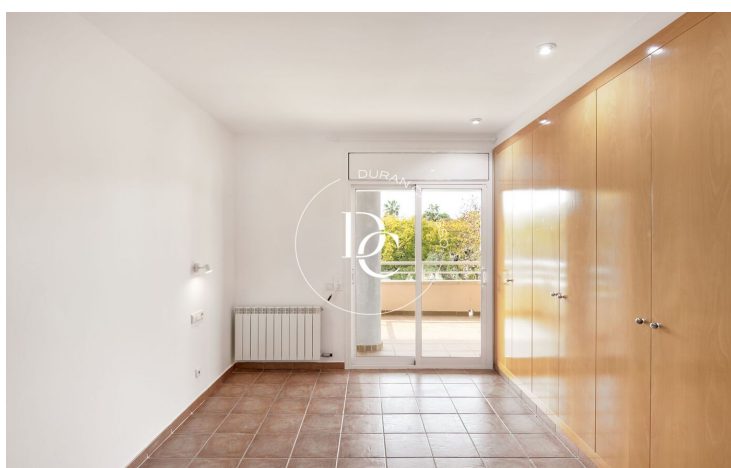

Les données de chaque bien immobilier ne font pas partie d'une offre ou d'un contrat. Les déclarations faites par Durán Carasso Grupo Inmobiliario, verbalement ou par écrit, concernant les biens immobiliers, leur état ou leur valeur, ne doivent pas être considérées comme exactes ou factuelles. Les photographies montrent uniquement des parties spécifiques des biens tels qu'ils étaient au moment de leur prise. Les dimensions, superficies et distances fournies ne sont qu'approximatives et doivent être vérifiées par le client. Les images générées par ordinateur ne sont qu'une indication de l'aspect potentiel des biens et peuvent changer à tout moment. Les informations concernant un bien immobilier sont susceptibles de changer à tout moment.

Contactez-nous si vous souhaitez plus d'informations ou pour organiser une visite.