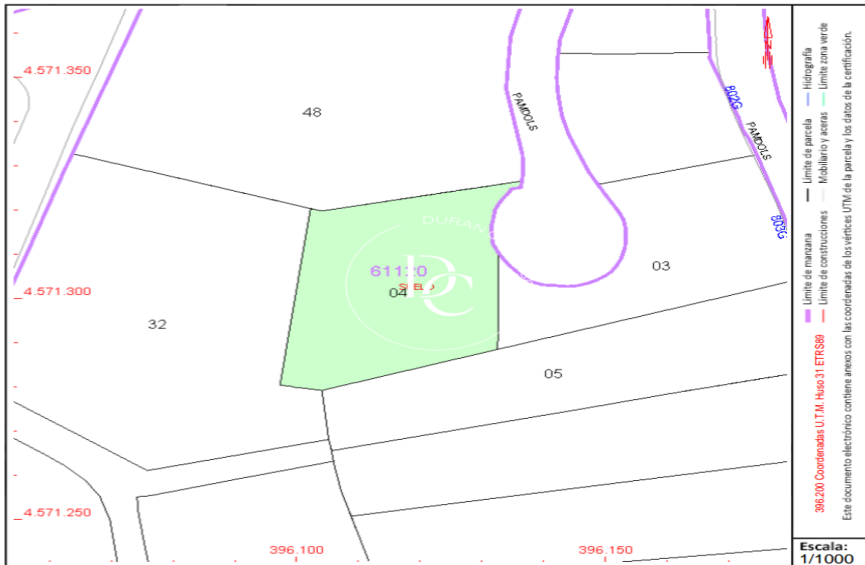

Durán Carasso

An aerial photograph of a property in Mas Mestre, Olivella. The image shows a large, wooded area with a dirt road winding through it. To the right, there is a swimming pool, a house with a red roof, and other buildings. The text 'Durán Carasso' is overlaid in the top left corner.

Parcela en venta en Mas Mestre, Olivella

Ref. 1297

<https://www.durancarasso.es>

Parcela en venta en Mas Mestre

Ref. 1297

Parcela en venta en Mas Mestre

Ref. 1297

Durán Carasso