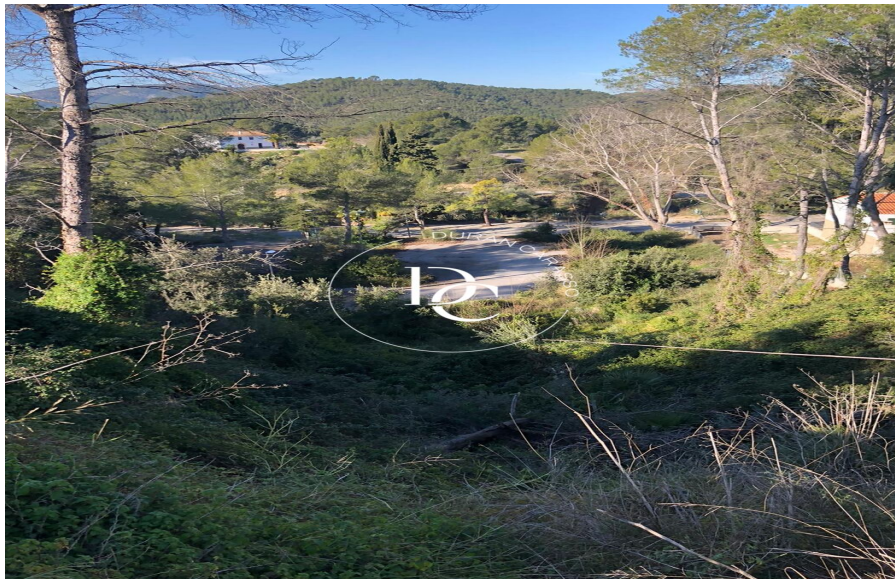

Durán Carasso

An aerial photograph of a property in Mas Mestre, Olivella. The image shows a large, wooded area with a dirt road winding through it. To the right, there is a swimming pool, a house with a red roof, and other buildings. The text 'Durán Carasso' is overlaid in the top left corner.

Parcela en venta en Mas Mestre, Olivella

Ref. 1297

<https://www.durancarasso.es>

Parcela en venta en Mas Mestre

Ref. 1297

Parcela en venta en Mas Mestre

Ref. 1297

Durán Carasso